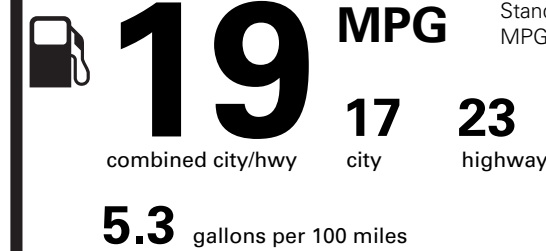

PRICE INFORMATION

BASE PRICE	(MSRP) \$77,635.00
TOTAL OPTIONS/OTHER	275.00
TOTAL VEHICLE & OPTIONS/OTHER	77,910.00
DESTINATION & DELIVERY	1,695.00

EPA DOT Fuel Economy and Environment

Gasoline Vehicle

Fuel Economy

Standard SUVs range from 14 to 102 MPG. The best vehicle rates 142 MPGe.

You spend **\$2,750**

more in fuel costs over 5 years compared to the average new vehicle.

Annual fuel cost **\$1,850**

Fuel Economy & Greenhouse Gas Rating (tailpipe only) Smog Rating (tailpipe only)