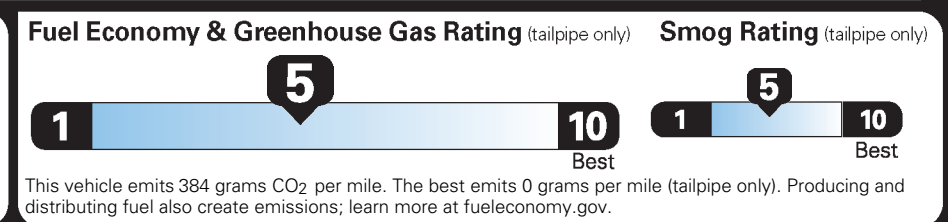

PRICE INFORMATION		(MSRP)
BASE PRICE		$41,940.00
TOTAL OPTIONS/OTHER		2,670.00
TOTAL VEHICLE & OPTIONS/OTHER		44,610.00
DESTINATION & DELIVERY		995.00
TOTAL BEFORE DISCOUNTS		45,605.00
EQUIPMENT GROUP SAVINGS		- 250.00

RAMP ONE		
RH27		
RAMP TWO		
	RAIL	
	ITEM #:	54-D002 O/T 2
This label is affixed pursuant to the Federal Automobile Information Disclosure Act. Gasoline, License, and Title Fees, State and Local taxes are not included. Dealer installed options or accessories are not included unless listed above.		

TOTAL MSRP $45,355.00

LINCOLN AUTOMOTIVE FINANCIAL SERVICES

Whether you decide to lease or finance your vehicle, you'll find the choices that are right for you. See your Lincoln Dealer for details or visit www.lincolnafs.com.

MC191 N RD 2X 115 000052 03 19 21

EPA DOT Fuel Economy and Environment

Gasoline Vehicle

Fuel Economy

23 MPG combined city/hwy

21 city 26 highway

4.3 gallons per 100 miles

Small SUVs range from 16 to 120 MPG. The best vehicle rates 141 MPGe.

You spend **$1,250** more in fuel costs over 5 years compared to the average new vehicle.

Annual fuel cost **$1,750**

Actual results will vary for many reasons, including driving conditions and how you drive and maintain your vehicle. The average new vehicle gets 27 MPG and costs $7,500 to fuel over 5 years. Cost estimates are based on 15,000 miles per year at $2.70 per gallon. MPG is miles per gasoline gallon equivalent. Vehicle emissions are a significant cause of climate change and smog.

fuelconomy.gov

Calculate personalized estimates and compare vehicles

GOVERNMENT 5-STAR SAFETY RATINGS

Overall Vehicle Score ★★★★★

Based on the combined ratings of frontal, side and rollover. Should ONLY be compared to other vehicles of similar size and weight.

Frontal Crash	Driver Passenger	★★★★★
Side Crash	Front seat Rear seat	★★★★★
Rollover		★★★★

Star ratings range from 1 to 5 stars (★★★★★), with 5 being the highest. Source: National Highway Traffic Safety Administration (NHTSA). www.safercar.gov or 1-888-327-4236

THE LINCOLN WAY™ APP

Your Dashboard of Services & Features

Download the Lincoln Way app* and you can:

- Remotely start, lock and unlock your vehicle
- Locate your vehicle and check approximate fuel range
- Receive vehicle health alerts

The Lincoln Connect™ modem is active and sending vehicle data (e.g., diagnostics) to Lincoln. See in-vehicle Settings for connectivity options.

*Compatible with select smartphone platforms. Lincoln Connect service required (see App Terms for more information). Connected service and related feature functionality is subject to compatible AT&T-network availability. Evolving technology/cellular networks may affect functionality and availability, or continued provision of some features, prohibiting them from functioning. Message and data rates may apply. See your local Lincoln website for our privacy policy.

Lincoln Protect™

Insist on Lincoln Protect! The only extended service plan fully backed by Lincoln and honored at every Lincoln dealership in the U.S., Canada and Mexico. See your Lincoln dealer or visit www.LincolnOwner.com