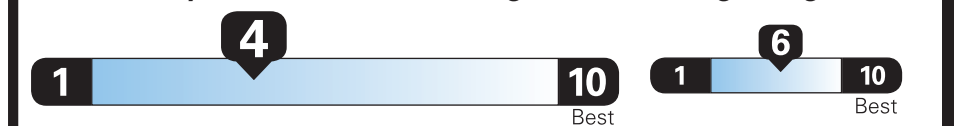

DEALER INSTALLED OPTIONS

Wheel Lock Kit 75.00

PRICE INFORMATION

BASE PRICE $95,325.00
TOTAL OPTIONS/OTHER 8,540.00
TOTAL VEHICLE & OPTIONS/OTHER 103,865.00
DESTINATION & DELIVERY 1,895.00

(MSRP)

RAMP ONE	RA5B	RAIL	LINCOLN AUTOMOTIVE FINANCIAL SERVICES Whether you decide to lease or finance your vehicle, you'll find the choices that are right for you. See your Lincoln Dealer for details or visit www.lincolnafs.com.	TOTAL MSRP $105,760.00
RAMP TWO	ITEM #: 67-Z900 O/T 2			
This label is affixed pursuant to the Federal Automobile Information Disclosure Act. Gasoline, License, and Title Fees, State and Local taxes are not included. Dealer installed options or accessories are not included unless listed above.			PL141 N RD 2X 415 000106 11 14 23	

EPA DOT Fuel Economy and Environment

Gasoline Vehicle

Fuel Economy

18 MPG
combined city/hwy city highway
5.6 gallons per 100 miles

Standard SUVs range from 13 to 102 MPG. The best vehicle rates 140 MPGe.

You spend **$5,250** more in fuel costs over 5 years compared to the average new vehicle.

Annual fuel cost **$3,000**

Fuel Economy & Greenhouse Gas Rating (tailpipe only) **Smog Rating** (tailpipe only)

This vehicle emits 498 grams CO₂ per mile. The best emits 0 grams per mile (tailpipe only). Producing and distributing fuel also create emissions; learn more at fueleconomy.gov.

Actual results will vary for many reasons, including driving conditions and how you drive and maintain your vehicle. The average new vehicle gets 28 MPG and costs $9,750 to fuel over 5 years. Cost estimates are based on 15,000 miles per year at $3.60 per gallon. MPGe is miles per gasoline gallon equivalent. Vehicle emissions are a significant cause of climate change and smog.

fueleconomy.gov

Calculate personalized estimates and compare vehicles

GOVERNMENT 5-STAR SAFETY RATINGS

Overall Vehicle Score Not Rated

Based on the combined ratings of frontal, side and rollover. Should ONLY be compared to other vehicles of similar size and weight.

Frontal Crash Driver Passenger Not Rated Not Rated

Based on the risk of injury in a frontal impact. Should ONLY be compared to other vehicles of similar size and weight.

Side Crash Front seat Rear seat ★★☆☆★ ★★☆☆★

Based on the risk of injury in a side impact.

Rollover ★★☆☆★

Based on the risk of rollover in a single-vehicle crash.

Star ratings range from 1 to 5 stars (★★★★★), with 5 being the highest.

Source: National Highway Traffic Safety Administration (NHTSA).

www.safercar.gov or 1-888-327-4236

5LMJJ2LG4REL04317

WARNING: Operating, servicing and maintaining a passenger vehicle, pickup truck, van, or off-road vehicle can expose you to chemicals including engine exhaust, carbon monoxide, phthalates, and lead, which are known to the State of California to cause cancer and birth defects or other reproductive harm. To minimize exposure, avoid breathing exhaust, do not idle the engine except as necessary, service your vehicle in a well-ventilated area and wear gloves or wash your hands frequently when servicing your vehicle. For more information go to www.P65Warnings.ca.gov/passenger-vehicle.

THE LINCOLN WAY™ APP
Your Dashboard of Services & Features

1. Download the Lincoln Way app* and you can:
2. Remotely start, lock and unlock your vehicle
   - Locate your vehicle and check approximate fuel range
   - Receive vehicle health alerts

The Lincoln Connect™ modem is active and sending vehicle data (e.g., diagnostics) to Lincoln. See in-vehicle Settings for connectivity options.

*Compatible with select smartphone platforms. Lincoln Connect service required (see App Terms for more information). Connected service and related feature functionality is subject to compatible AT&T-network availability. Evolving technology/cellular networks may affect functionality and availability, or continued provision of some features, prohibiting them from functioning. Message and data rates may apply. See your local Lincoln website for our privacy policy.