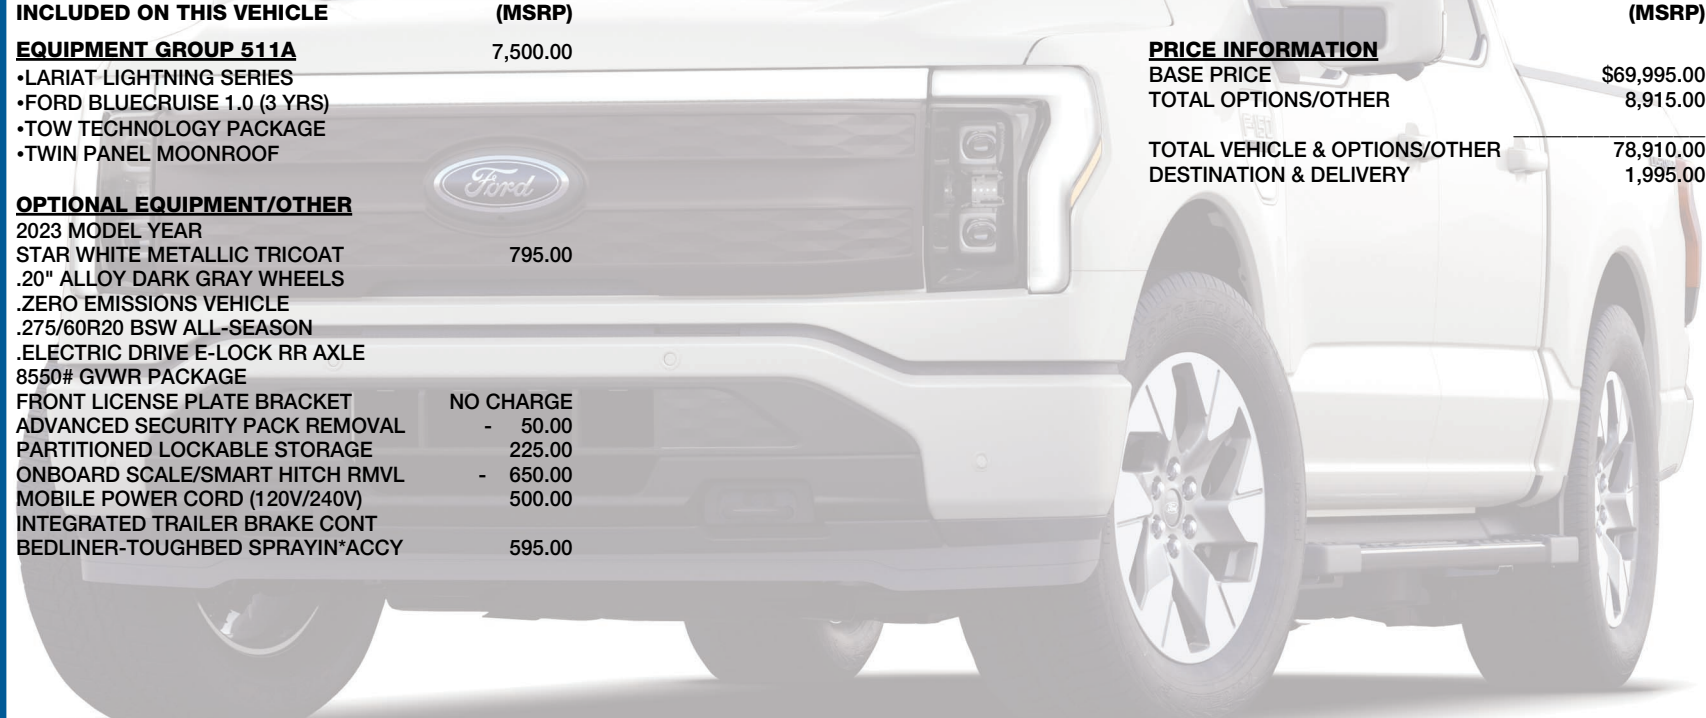

INCLUDED ON THIS VEHICLE

(MSRP)

EQUIPMENT GROUP 511A

7,500.00

- LARIAT LIGHTNING SERIES
- FORD BLUECRUISE 1.0 (3 YRS)
- TOW TECHNOLOGY PACKAGE
- TWIN PANEL MOONROOF

PRICE INFORMATION

BASE PRICE	\$69,995.00
TOTAL OPTIONS/OTHER	8,915.00
TOTAL VEHICLE & OPTIONS/OTHER	78,910.00
DESTINATION & DELIVERY	1,995.00

EPA DOT

Fuel Economy and Environment

Electric Vehicle

Fuel Economy

70 MPGe
combined city/hwy

Standard Pickup Trucks range from 12 to 70 MPGe. The best vehicle rates 132 MPGe.

You save
\$3,000
in fuel costs
over 5 years
compared to the
average new vehicle.