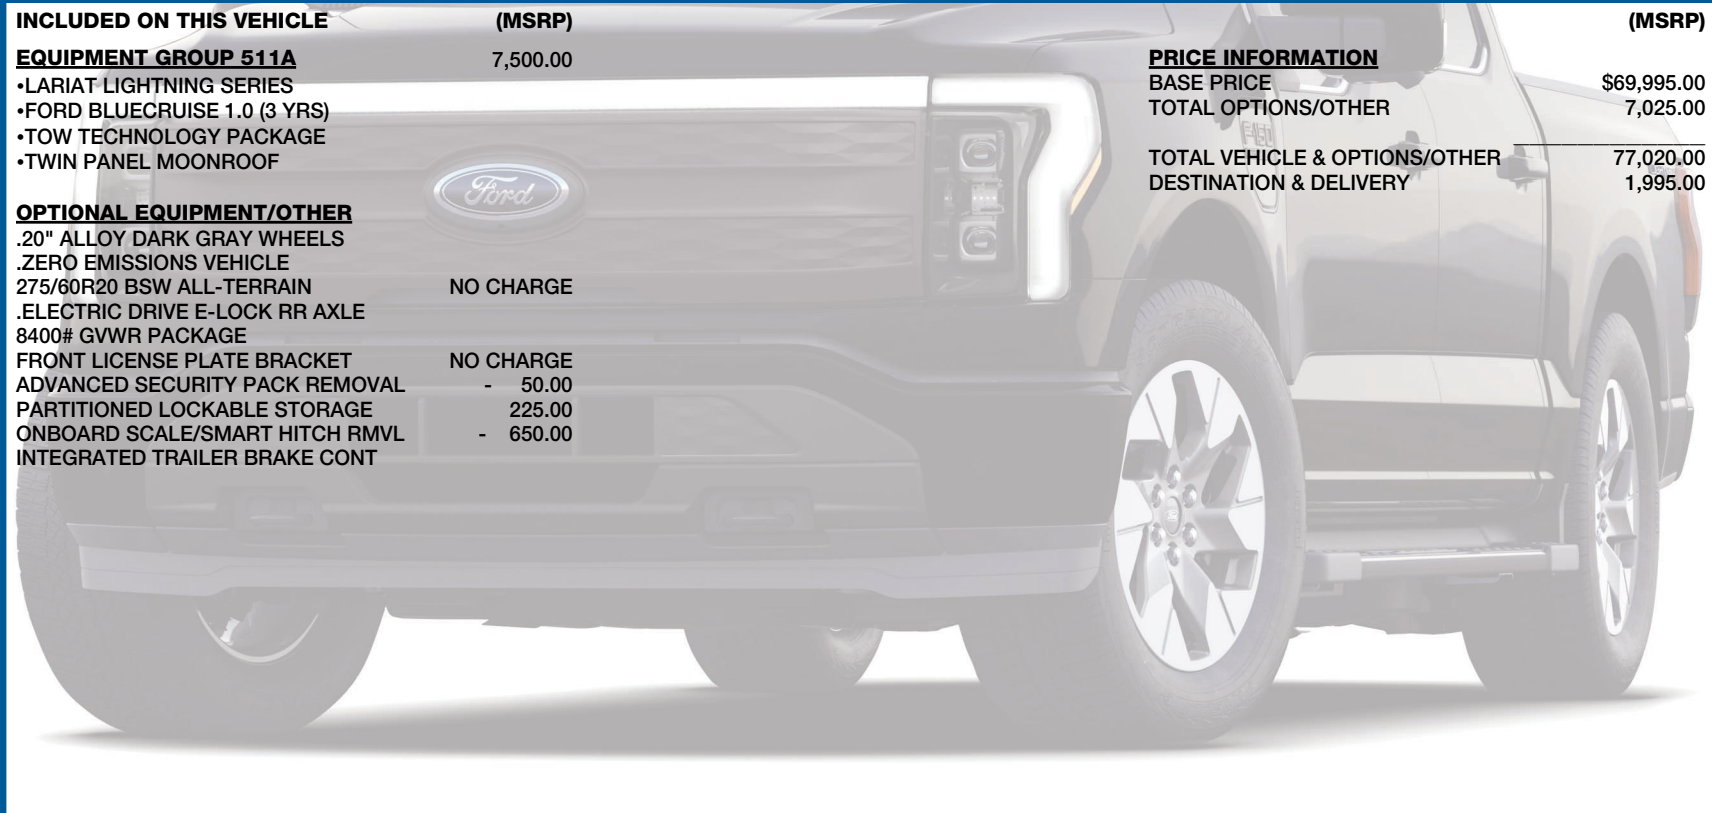

- 360-DEGREE CAMERA
- B&O SOUND SYSTEM, 8 SPKR
- BLIS W/CROSS-TRAFFIC ALERT
- CLASS IV TRAILER HITCH
- EVASIVE STEERING ASSIST
- FORDPASS CONNECT™ 4G HOTSPOT TELEMATICS MODEM
- FORWARD SENSING SYSTEM
- INTELL ADAPT CRUISE CTRL
- LANE-KEEPING SYSTEM
- POST-COLLISION BRAKING
- PRE-COLLISION ASSIST W/AEB
- SECURICODE, KEYLESS ENTRY
- SELECTABLE DRIVE MODES
- SYNC@4A W/EVR & 15.5" SCR N

SAFETY/SECURITY

- ADVANCED SECURITY PACK
- AIRBAGS - FRONT SEAT MOUNTED SIDE IMPACT
- AIRBAGS - SAFETY CANOPY@
- LED CTR HIGH MNT STOP LAMP
- PERIMETER ALARM
- SOS POST-CRASH ALERT SYSTM™

WARRANTY

- 3YR/36,000 BUMPER / BUMPER
- 5YR/60,000 POWERTRAIN
- 5YR/60,000 ROADSIDE ASSIST
- 5YR/60,000 SAFETY RESTRAINT SYS
- 8YR/100,000 ELECTRIC VEHICLE COMPONENTS

INCLUDED ON THIS VEHICLE

(MSRP)

EQUIPMENT GROUP 511A

7,500.00

- LARIAT LIGHTNING SERIES
- FORD BLUECRUISE 1.0 (3 YRS)
- TOW TECHNOLOGY PACKAGE
- TWIN PANEL MOONROOF

PRICE INFORMATION

BASE PRICE	$69,995.00
TOTAL OPTIONS/OTHER	7,025.00
TOTAL VEHICLE & OPTIONS/OTHER	77,020.00
DESTINATION & DELIVERY	1,995.00

OPTIONAL EQUIPMENT/OTHER

.20" ALLOY DARK GRAY WHEELS	
.ZERO EMISSIONS VEHICLE	
275/60R20 BSW ALL-TERRAIN	NO CHARGE
.ELECTRIC DRIVE E-LOCK RR AXLE	
8400# GVWR PACKAGE	
FRONT LICENSE PLATE BRACKET	NO CHARGE
ADVANCED SECURITY PACK REMOVAL	- 50.00
PARTITIONED LOCKABLE STORAGE	225.00
ONBOARD SCALE/SMART HITCH RMVL	- 650.00
INTEGRATED TRAILER BRAKE CONT	

EPA DOT

Fuel Economy and Environment

Electric Vehicle

Fuel Economy

70 MPGe
combined city/hwy

78 MPGe city
63 MPGe highway
48 kW-hrs per 100 miles

Standard Pickup Trucks range from 12 to 70 MPGe. The best vehicle rates 132 MPGe.

You save **$3,000** in fuel costs over 5 years compared to the average new vehicle.

Driving Range

Charge Time: **10.1** hours (240V)

Annual fuel cost

$1,000