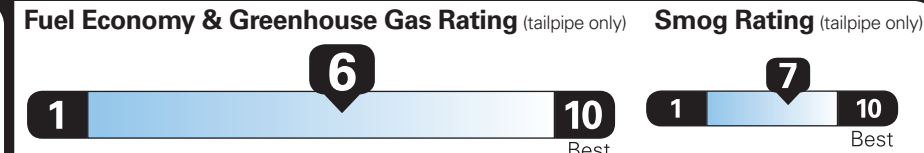

This vehicle emits 317 grams CO2 per mile. The best emits 0 grams per mile (tailpipe only). Producing and distributing fuel also create emissions; learn more at fueleconomy.gov.

Actual results will vary for many reasons, including driving conditions and how you drive and maintain your vehicle. The average new vehicle gets 28 MPG and costs $9,750 to fuel over 5 years.

fueleconomy.gov

Calculate personalized estimates and compare vehicles

Smartphone QR Code

GOVERNMENT 5-STAR SAFETY RATINGS

Overall Vehicle Score ★★★★★

Based on the combined ratings of frontal, side and rollover. Should ONLY be compared to other vehicles of similar size and weight.

Frontal Crash Driver Passenger ★★★★★

Based on the risk of injury in a frontal impact. Should ONLY be compared to other vehicles of similar size and weight.

Side Crash Front seat Rear seat ★★★★★

Based on the risk of injury in a side impact.

Rollover ★★★★★

Based on the risk of rollover in a single-vehicle crash.

Star ratings range from 1 to 5 stars (★★★★★), with 5 being the highest.

Source: National Highway Traffic Safety Administration (NHTSA).

www.safercar.gov or 1-888-327-4236

1FMCU9MN2RUA68636

WARNING: Operating, servicing and maintaining a passenger vehicle, pickup truck, van, or off-road vehicle can expose you to chemicals including engine exhaust, carbon monoxide, phthalates, and lead, which are known to the State of California to cause cancer and birth defects or other reproductive harm.

SCAN OR TEXT 1FRUA68636 TO 48028

Msg & Data rates may apply. Text HELP for help

www.ford.com/help/privacy-terms/

Table with RAMP ONE, RAMP TWO, RAIL, and TOTAL MSRP $34,895.00.

Whether you decide to lease or finance your vehicle, you'll find the choices that are right for you. See your dealer for details or visit www.ford.com/finance.

RC151 N RB 2X 430 007713 03 15 24

This label is affixed pursuant to the Federal Automobile Information Disclosure Act. Gasoline, License, and Title Fees, State and Local taxes are not included. Dealer installed options or accessories are not included unless listed above.