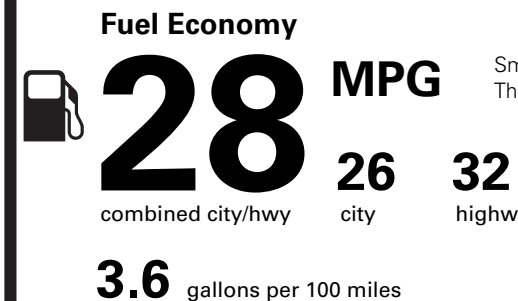

PRICE INFORMATION

Table showing base price, total options, and total savings.

EPA DOT Fuel Economy and Environment

Gasoline Vehicle

Small SUVs range from 14 to 123 MPG. The best vehicle rates 140 MPG.

You save \$0 in fuel costs over 5 years compared to the average new vehicle.