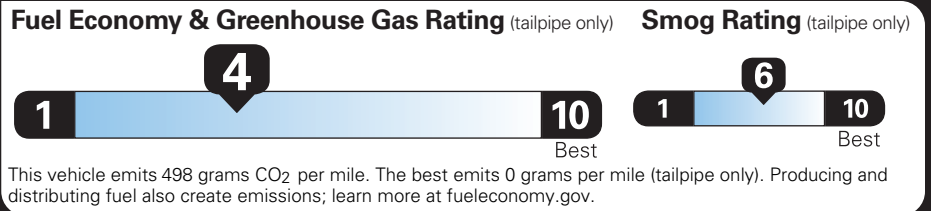

Actual results will vary for many reasons, including driving conditions and how you drive and maintain your vehicle. The average new vehicle gets 28 MPG and costs $9,750 to fuel over 5 years. Cost estimates are based on 15,000 miles per year at $3.60 per gallon. MPGe is miles per gasoline gallon equivalent. Vehicle emissions are a significant cause of climate change and smog.

fueleconomy.gov

Calculate personalized estimates and compare vehicles

GOVERNMENT 5-STAR SAFETY RATINGS

Overall Vehicle Score Not Rated
Based on the combined ratings of frontal, side and rollover. Should ONLY be compared to other vehicles of similar size and weight.

Frontal Crash	Driver Passenger	Not Rated Not Rated
Side Crash	Front seat Rear seat	★★★★★ ★★★★★
Rollover		★★★★

Star ratings range from 1 to 5 stars (★★★★★), with 5 being the highest. Source: National Highway Traffic Safety Administration (NHTSA). www.safercar.gov or 1-888-327-4236

THE LINCOLN WAY™ APP
Your Dashboard of Services & Features

Download the Lincoln Way app* and you can:

- Remotely start, lock and unlock your vehicle
- Locate your vehicle and check approximate fuel range
- Receive vehicle health alerts

The Lincoln Connect™ modem is active and sending vehicle data (e.g., diagnostics) to Lincoln. See in-vehicle Settings for connectivity options.

*Compatible with select smartphone platforms. Lincoln Connect service required (see App Terms for more information). Connected service and related feature functionality is subject to compatible AT&T-network availability. Evolving technology/cellular networks may affect functionality and availability, or continued provision of some features, prohibiting them from functioning. Message and data rates may apply. See your local Lincoln website for our privacy policy.

Lincoln Protect™

Insist on Lincoln Protect! The only extended service plan fully backed by Lincoln and honored at every Lincoln dealership in the U.S., Canada and Mexico. See your Lincoln dealer or visit www.LincolnOwner.com