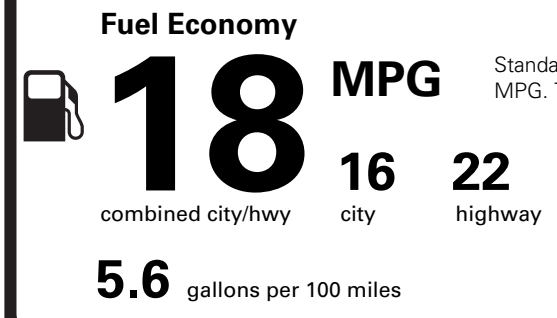

DEALER INSTALLED OPTIONS

Wheel Lock Kit 75.00

PRICE INFORMATION

BASE PRICE \$95,325.00
TOTAL OPTIONS/OTHER 8,330.00
TOTAL VEHICLE & OPTIONS/OTHER 103,655.00
DESTINATION & DELIVERY 1,895.00

(MSRP)

RAMP ONE	RA5B	RAIL	ITEM #: 67-S001 O/T 2	LINCOLN AUTOMOTIVE FINANCIAL SERVICES Whether you decide to lease or finance your vehicle, you'll find the choices that are right for you. See your Lincoln Dealer for details or visit www.lincolnafs.com.	TOTAL MSRP \$105,550.00
RAMP TWO					
This label is affixed pursuant to the Federal Automobile Information Disclosure Act. Gasoline, License, and Title Fees, State and Local taxes are not included. Dealer installed options or accessories are not included unless listed above.				PL291 N RD 2X 415 000047 11 29 23	

EPA DOT Fuel Economy and Environment

Gasoline Vehicle

Standard SUVs range from 13 to 102 MPG. The best vehicle rates 140 MPGe.

You spend **\$5,250** more in fuel costs over 5 years compared to the average new vehicle.