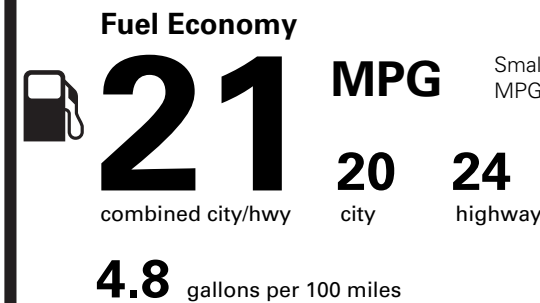

FUNCTIONAL

- 8.0" CTR STACK TOUCHSCREEN
- AM/FM STEREO W/6 SPEAKERS
- APPLE CARPLAY™ AND ANDROID AUTO™
- BATTERY SAVER FEATURE
- CARGO BOX TIE DOWN HOOKS
- ELECTRIC PARKING BRAKE
- ELECTRONIC PWR ASST STEER
- FADE-TO-OFF INTERIOR LIGHT
- FORDPASS™ CONNECT
- PRE-COLLISION ASSIST W/AEB
- REAR VIEW CAMERA
- REMOTE KEYLESS ENTRY
- REMOTE START- FORDPASS APP

SAFETY/SECURITY

- AIRBAGS - SAFETY CANOPY®
- BELT-MINDER CHIME
- LATCH CHILD SAFETY SYSTEM
- PERIMETER ALARM
- SECURILOCK® ANTI-THEFT SYS
- TIRE PRESSURE MONIT SYS

WARRANTY

- 3YR/36,000 BUMPER / BUMPER
- 5YR/60,000 POWERTRAIN
- 5YR/60,000 ROADSIDE ASSIST
- 8YR/100,000 HYBRID UNIQUE
- -COMPONENTS IF EQUIPPED

INCLUDED ON THIS VEHICLE

EQUIPMENT GROUP 300A

(MSRP)

2,220.00

OPTIONAL EQUIPMENT/OTHER

- 235/65 R17 A/T TIRES
- TREMOR OFF ROAD PACKAGE
- .FLR LNRS W/CARPETED MATS
- .FULL SIZE SPARE TIRE
- .TRAILER HITCH RECEIVER
- .17" MACH DARK ALUM WHEEL
- XLT LUXURY PACKAGE
- .POWER 8-WAY DRIVER SEAT
- .BEDLINER-MODULAR HARD DROP-IN
- FORD CO-PILOT360
- 50 STATE EMISSIONS
- POWER MOON ROOF
- FRONT LICENSE PLATE BRACKET

NO CHARGE

3,495.00

2,275.00

650.00

NO CHARGE

995.00

NO CHARGE

DEALER INSTALLED OPTIONS

- First Aid Kit

50.00

PRICE INFORMATION

BASE PRICE	$26,315.00
TOTAL OPTIONS/OTHER	9,685.00
TOTAL VEHICLE & OPTIONS/OTHER	36,000.00
DESTINATION & DELIVERY	1,595.00

EPA DOT Fuel Economy and Environment

Gasoline Vehicle

Small Pickup Trucks range from 18 to 37 MPG. The best vehicle rates 140 MPGe.

You spend
$3,000

more in fuel costs
over 5 years
compared to the
average new vehicle.

Annual fuel cost
$2,550

Fuel Economy & Greenhouse Gas Rating (tailpipe only) Smog Rating (tailpipe only)