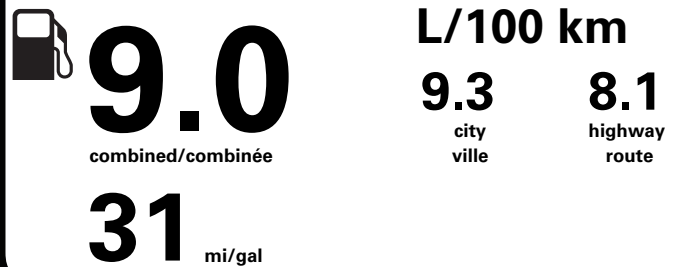

Fuel Consumption / Consommation de carburant

Annual fuel **COST**
for an annual distance of 20,000 km, and an average fuel price of $1.45 per litre

$ 2 610

Coût annuel en carburant

pour une distance annuelle de 20 000 km, et un prix moyen du carburant de 1,45 $ par litre

Small SUVs range from / Les petits VUS font entre

1.9 - 16.5 L_e/100 km

L_e is gasoline litre equivalent
L_e signifie litre équivalent d'essence

Carbon Dioxide Rating / Indice de dioxyde de carbone

Tailpipe emissions only / Émissions du tuyau d'échappement seulement

Smog Rating / Indice de Smog

Estimates are based on Government of Canada approved criteria and testing methods. Vehicle's actual fuel consumption will vary.

Estimations établies selon des méthodes d'essai et des critères approuvés par le gouvernement du Canada. La consommation de carburant réelle du véhicule variera.

For more information visit

vehicles.nrcan.gc.ca

Pour plus d'information visitez

vehicules.nrcan.gc.ca

U.S. GOVERNMENT SAFETY RATINGS
COTES DE SÉCURITÉ DU GOUVERNEMENT AMÉRICAIN

Overall Vehicle Score / Cote globale du véhicule	★★★★★
Frontal Crash / Collision frontale	★★★★★
Side Crash / Collision latérale	★★★★★
Rollover / Capotage	★★★★

Star ratings range from 1 to 5 stars (*****), with 5 being the highest. Les cotes varient de 1 à 5 étoiles (*****), 5 étant la cote la plus élevée.

Source: U.S. National Highway Traffic Safety Administration
For more information / Pour de plus amples renseignements
www.safercar.gov

3FMCR9B69RRE56872

Ford FORD PROTECT
Insist on Ford Protect! The only extended service plan fully backed by Ford and honored at every Ford dealership in the US and Canada. See your Ford dealer for additional details, or visit www.ford.ca for more information.

Personalize your vehicle with Ford Custom Accessories. Genuine Ford Accessories are engineered for your vehicle and can be included under the Ford New Vehicle Limited Warranty. Certain conditions, limitations and exclusions apply. See your Dealer for details.

Scan code not operational at this time

FOR PLANT USE ONLY