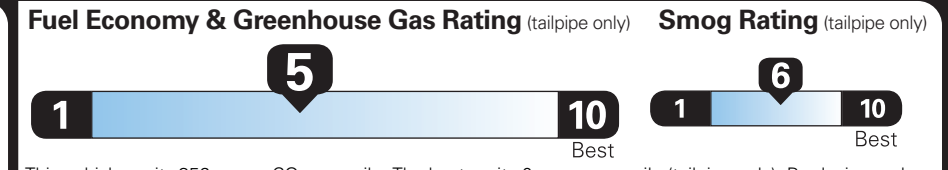

This vehicle emits 356 grams CO₂ per mile. The best emits 0 grams per mile (tailpipe only). Producing and distributing fuel also create emissions; learn more at fuelconomy.gov.

Actual results will vary for many reasons, including driving conditions and how you drive and maintain your vehicle. The average new vehicle gets 28 MPG and costs $9,750 to fuel over 5 years. Cost estimates are based on 15,000 miles per year at $3.60 per gallon. MPGe is miles per gasoline gallon equivalent. Vehicle emissions are a significant cause of climate change and smog.

fuelconomy.gov

Calculate personalized estimates and compare vehicles

GOVERNMENT 5-STAR SAFETY RATINGS

Overall Vehicle Score ★★★★★

Based on the combined ratings of frontal, side and rollover. Should ONLY be compared to other vehicles of similar size and weight.

Frontal Crash	Driver	★★★★★
	Passenger	★★★★★

Based on the risk of injury in a frontal impact. Should ONLY be compared to other vehicles of similar size and weight.

Side Crash	Front seat	★★★★★
	Rear seat	★★★★★

Based on the risk of injury in a side impact.

Rollover ★★★★★

Based on the risk of rollover in a single-vehicle crash.

Star ratings range from 1 to 5 stars (★★★★★), with 5 being the highest. Source: National Highway Traffic Safety Administration (NHTSA). www.safercar.gov or 1-888-327-4236

3FTTW8S90RRA47810

WARNING: Operating, servicing and maintaining a passenger vehicle, pickup truck, van, or off-road vehicle can expose you to chemicals including engine exhaust, carbon monoxide, phthalates, and lead, which are known to the State of California to cause cancer and birth defects or other reproductive harm. To minimize exposure, avoid breathing exhaust, do not idle the engine except as necessary, service your vehicle in a well-ventilated area and wear gloves or wash your hands frequently when servicing your vehicle. For more information go to www.P65Warnings.ca.gov/passenger-vehicle.

FordPass Connect™

1. Download the FordPass™ app* and you can:
2. **Access Vehicle Control Features**
3. Remotely start, lock and unlock your vehicle.
   - Locate your vehicle and check approximate fuel range.
   - Receive vehicle health alerts.
4. **Activate 4G LTE Wi-Fi Hotspot**
5. New vehicles include a 3-month or 3GB data (whichever comes first) Wi-Fi trial.
   - Connect up to ten Wi-Fi-equipped devices.

The FordPass Connect™ modem is active and sending vehicle data (e.g., diagnostics) to Ford. See in-vehicle Settings for connectivity options.

Insist on Ford Protect! The only extended service plan fully backed by Ford and honored at every Ford dealership in the U.S., Canada and Mexico. See your Ford dealer or visit www.FordOwner.com.

SCAN OR TEXT 3FRRA47810 TO 48028

www.ford.com/help/privacy-terms/