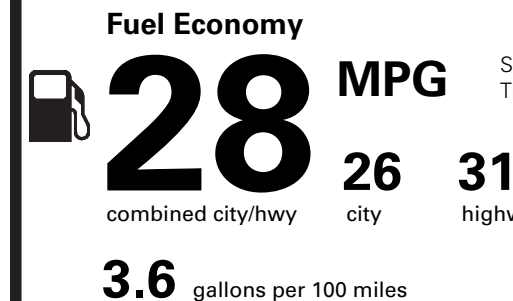

FUNCTIONAL

- AM/FM/MP3, 6 SPEAKERS
- AUTO START STOP TECH
- ELECTRIC PARKING BRAKE
- FORD CO-PILOT360™
- FORDPASS™ CONNECT 4GWI-FI HOTSPOT TELEMATICS MODEM
- INTELLIGENT ACCESS W/PUSH BUTTON START
- REAR VIEW CAMERA
- SECURICODE KEYLESS KEYPAD
- SIRIUSXM® - SVC N/A AK&HI
- SYNC®3 8" SCR N W/APPLINK®

SAFETY/SECURITY

- ADVANCETRAC® WITH RSC®
- AIRBAG - DRIVER KNEE
- AIRBAGS - DUAL STAGE FRONT
- AIRBAGS - FRONT SEAT MOUNTED SIDE IMPACT
- AIRBAGS - SAFETY CANOPY®
- LATCH CHILD SAFETY SYSTEM
- PERSONAL SAFETY SYSTEM™
- SOS POST-CRASH ALERT SYS™
- TIRE PRESSURE MONIT SYS

WARRANTY

- 3YR/36,000 BUMPER / BUMPER
- 5YR/60,000 POWERTRAIN
- 5YR/60,000 ROADSIDE ASSIST

INCLUDED ON THIS VEHICLE

(MSRP)

EQUIPMENT GROUP 200A

OPTIONAL EQUIPMENT/OTHER

2020 MODEL YEAR	
RAPID RED MET TINTED CC	395.00
.17" SHDW SLVR-PNTD ALUM WHEEL	
.225/65R17 102H A/S BSW2 TIRES	
FORD CO-PILOT360 ASSIST	695.00
.VOICE-ACTV TOUCH-SCR NAV SYS	
.ADAPTIVE CRUISE W/STOP AND GO	
FRONT LICENSE PLATE BRACKET	NO CHARGE

PRICE INFORMATION

BASE PRICE	$28,595.00
TOTAL OPTIONS/OTHER	1,090.00
TOTAL VEHICLE & OPTIONS/OTHER	29,685.00
DESTINATION & DELIVERY	1,195.00

EPA DOT Fuel Economy and Environment

Gasoline Vehicle

Small SUVs range from 18 to 120 MPG. The best vehicle rates 136 MPGe.

You save $250
in fuel costs over 5 years compared to the average new vehicle.

Annual fuel cost **$1,450**