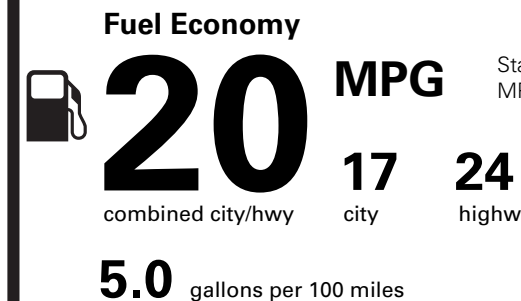

EPA DOT Fuel Economy and Environment

Gasoline Vehicle

Standard SUVs range from 13 to 102 MPG. The best vehicle rates 140 MPGe.

You spend $3,750 more in fuel costs over 5 years compared to the average new vehicle.

Annual fuel cost $2,700