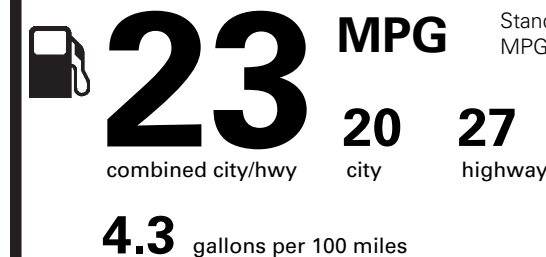

PRICE INFORMATION

BASE PRICE	\$36,000.00
TOTAL OPTIONS/OTHER	6,750.00
TOTAL VEHICLE & OPTIONS/OTHER	42,750.00
DESTINATION & DELIVERY	1,245.00

OPTIONAL EQUIPMENT/OTHER

2021 MODEL YEAR	
RAPID RED MET TINTED CC	395.00
.18" 5-SPOKE PAINTED ALUM WHLS	
.P255/65R18 A/S BSW TIRES	
FLR LNERS RW 1&2/NO CRPET MAT	160.00
CARGO AREA MANAGEMENT SYSTEM	165.00
50 STATE EMISSIONS	NO CHARGE
TWIN PANEL MOONROOF	1,695.00
FORD CO-PILOT360 ASSIST+	795.00
.ADAPTIVE CRUISE CONTROL	
.VOICE-ACTV TOUCHSCRN NAV SYS	
.EVASIVE STEERING ASSIST	
TAG 757L956	0

EPA DOT Fuel Economy and Environment

Gasoline Vehicle

Fuel Economy

Standard SUVs range from 13 to 101 MPG. The best vehicle rates 141 MPGe.

You spend **\$1,250**

more in fuel costs over 5 years compared to the average new vehicle.