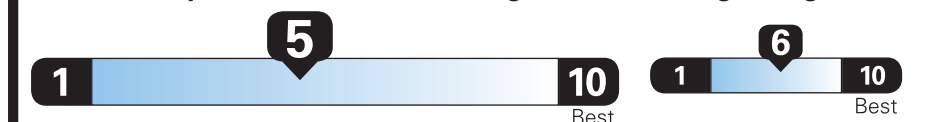

Fuel Economy & Greenhouse Gas Rating (tailpipe only) **Smog Rating** (tailpipe only)

This vehicle emits 404 grams CO₂ per mile. The best emits 0 grams per mile (tailpipe only). Producing and distributing fuel also create emissions; learn more at fueleconomy.gov.

Actual results will vary for many reasons, including driving conditions and how you drive and maintain your vehicle. The average new vehicle gets 27 MPG and costs $6,500 to fuel over 5 years. Cost estimates are based on 15,000 miles per year at $2.35 per gallon. MPGe is miles per gasoline gallon equivalent. Vehicle emissions are a significant cause of climate change and smog.

fueleconomy.gov

Calculate personalized estimates and compare vehicles

GOVERNMENT 5-STAR SAFETY RATINGS

Overall Vehicle Score Not Rated

Based on the combined ratings of frontal, side and rollover. Should ONLY be compared to other vehicles of similar size and weight.

Frontal Crash Driver Passenger **Not Rated Not Rated**

Based on the risk of injury in a frontal impact. Should ONLY be compared to other vehicles of similar size and weight.

Side Crash Front seat Rear seat ★ ★ ★ ★ ★ ★ ★ ★ ★ ★

Based on the risk of injury in a side impact.

Rollover ★ ★ ★ ★

Based on the risk of rollover in a single-vehicle crash.

Star ratings range from 1 to 5 stars (★ ★ ★ ★ ★), with 5 being the highest.

Source: National Highway Traffic Safety Administration (NHTSA).

www.safercar.gov or 1-888-327-4236