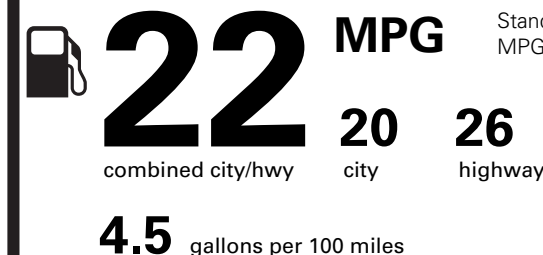

PRICE INFORMATION

BASE PRICE \$38,145.00
TOTAL OPTIONS/OTHER 6,445.00

TOTAL VEHICLE & OPTIONS/OTHER 44,590.00
DESTINATION & DELIVERY 1,295.00

TOTAL BEFORE DISCOUNTS 45,885.00

4WD REGIONAL DISCOUNT - 300.00

TOTAL SAVINGS - 300.00

EPA DOT Fuel Economy and Environment

Gasoline Vehicle

Fuel Economy

Standard SUVs range from 14 to 105 MPG. The best vehicle rates 142 MPGe.

You spend **\$1,500**

more in fuel costs over 5 years compared to the average new vehicle.