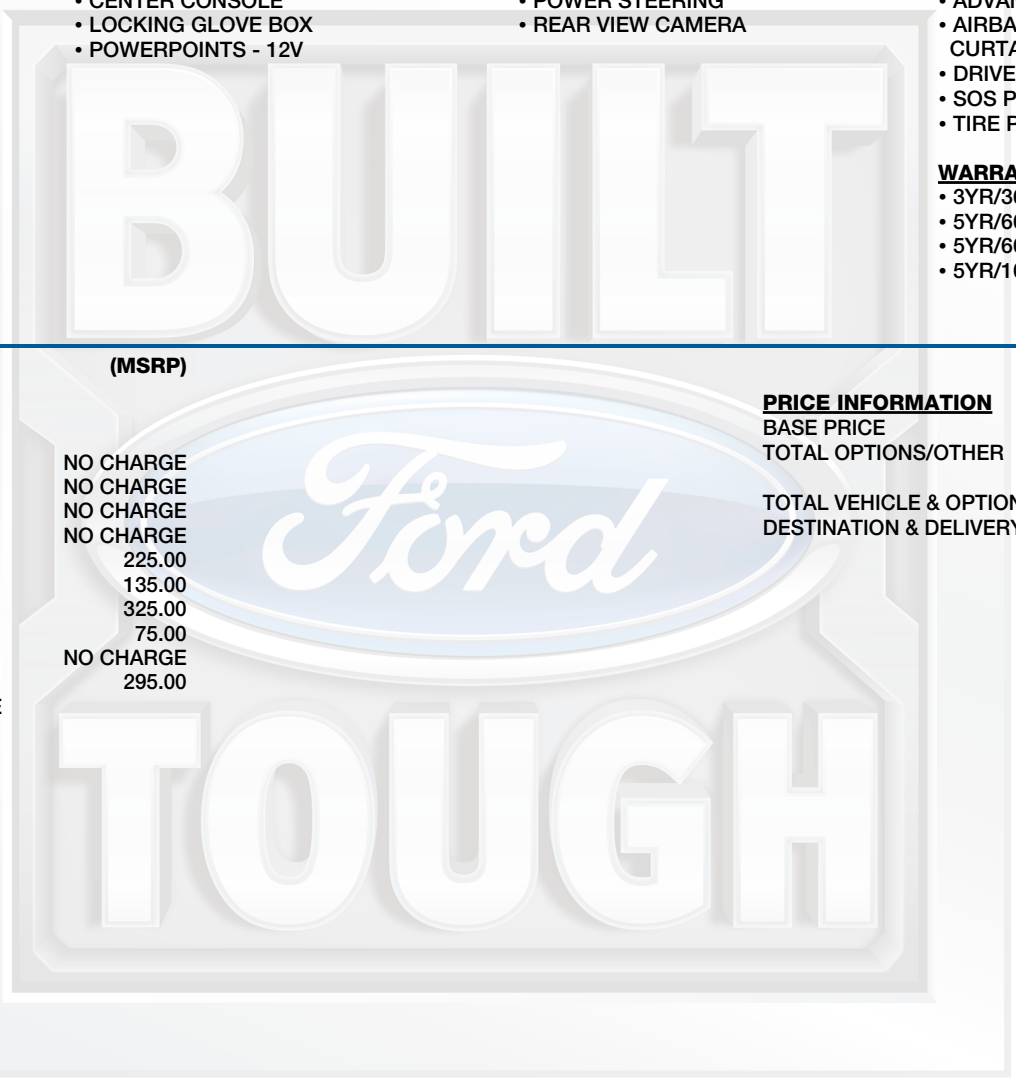

Go Further

ford.com

VEHICLE DESCRIPTION

TRANSIT

KK B76500

2019 250 MR CARGO VAN
148" WHEELBASE
3.7L TIVCT V6 ENGINE
6-SPD AUTO SELECTSHIFT TR

EXTERIOR
OXFORD WHITE
INTERIOR
PEWTER VINYL

STANDARD EQUIPMENT INCLUDED AT NO EXTRA CHARGE

EXTERIOR

- BUMPERS - CARBON BLACK
- GRILLE - CARBON BLACK
- INTERVAL WIPERS
- SINGLE SLIDING SIDE DOOR
- SPARE TIRE AND WHEEL

INTERIOR

- AIR CONDITIONING - FRONT
- CARGO TIE-DOWN HOOK(S)
- CENTER CONSOLE
- LOCKING GLOVE BOX
- POWERPOINTS - 12V

FUNCTIONAL

- 25.0 GALLON FUEL TANK
- POWER LOCKS AND WINDOWS
- POWER STEERING
- REAR VIEW CAMERA

SAFETY/SECURITY

- 3 POINT SAFETY BELTS
- 4-WHEEL DISC BRAKES W/ABS
- ADVANCETRAC W/RSC
- AIRBAGS - SIDE AIR CURTAINS
- DRIVER/PASSENGER AIR BAGS
- SOS POST CRASH ALERT SYS
- TIRE PRESSURE MONITOR SYS

WARRANTY

- 3YR/36000 BUMPER TO BUMPER
- 5YR/60,000 ROADSIDE ASSIST
- 5YR/60,000 POWERTRAIN
- 5YR/100,000 DIESEL ENGINE

INCLUDED ON THIS VEHICLE

OPTIONAL EQUIPMENT/OTHER

- PREFERRED EQUIPMENT PKG.101A
- 3.73 RATIO REGULAR AXLE X73
- FRONT LICENSE PLATE BRACKET
- 9000# GVWR PACKAGE
- 50 STATE EMISSIONS
- MIRRORS, SHORT POWER/HEAT
- AM/FM MICROPHONE BLUETOOTH
- CRUISE CONTROL
- KEYS 2 ADDITIONAL
- 4X FRONT SPEAKERS FULL RANGE
- LOAD AREA PROTECTION PKG
- .FLOOR COVERING VINYL COMPLETE

(MSRP)

- NO CHARGE
- NO CHARGE
- NO CHARGE
- NO CHARGE
- 225.00
- 135.00
- 325.00
- 75.00
- NO CHARGE
- 295.00

PRICE INFORMATION

BASE PRICE	$36,265.00
TOTAL OPTIONS/OTHER	1055.00
TOTAL VEHICLE & OPTIONS/OTHER	37320.00
DESTINATION & DELIVERY	1495.00

EPA DOT

Fuel Economy and Environment

FUEL ECONOMY RATINGS NOT REQUIRED ON THIS VEHICLE

fueleconomy.gov

Calculate personalized estimates and compare vehicles

GOVERNMENT 5-STAR SAFETY RATINGS

Overall Vehicle Score Not Rated

Based on the combined ratings of frontal, side and rollover. Should ONLY be compared to other vehicles of similar size and weight.

Frontal Crash	Driver Passenger	Not Rated

Based on the risk of injury in a frontal impact. Should ONLY be compared to other vehicles of similar size and weight.

Side Crash	Front seat Rear seat	Not Rated

Based on the risk of injury in a side impact.

Rollover	Not Rated

Based on the risk of rollover in a single-vehicle crash.

Star ratings range from 1 to 5 stars (★★★★★), with 5 being the highest.

Source: National Highway Traffic Safety Administration (NHTSA).

www.safercar.gov or 1-888-327-4236

Go Further

Insist on Ford Protect! The only extended service plan fully backed by Ford and honored at every Ford dealership in the U.S., Canada and Mexico. See your Ford dealer or visit www.FordOwner.com.

WARNING: Operating, servicing and maintaining a passenger vehicle, pickup truck, van, or off-road vehicle can expose you to chemicals including engine exhaust, carbon monoxide, phthalates, and lead, which are known to the State of California to cause cancer and birth defects or other reproductive harm. To minimize exposure, avoid breathing exhaust, do not idle the engine except as necessary, service your vehicle in a well-ventilated area and wear gloves or wash your hands frequently when servicing your vehicle. For more information go to www.P65Warnings.ca.gov/passenger-vehicle.

SCAN OR TEXT 1FKKB76500 TO 48028

Msg & Data rates may apply. Text HELP for help

www.ford.com/help/privacy-terms/

RAMP ONE

CJ15

RAMP TWO

RAIL

ITEM #:

53-4985 O/T 6Z

TOTAL MSRP $38,815.00

Whether you decide to lease or finance your vehicle, you'll find the choices that are right for you. See your dealer for details or visit www.ford.com/finance.

SPECIAL ORDER

B430 A 7BX XX 950 000781 10 04 19

This label is affixed pursuant to the Federal Automobile Information Disclosure Act. Gasoline, License, and Title Fees, State and Local taxes are not included. Dealer installed options or accessories are not included unless listed above.