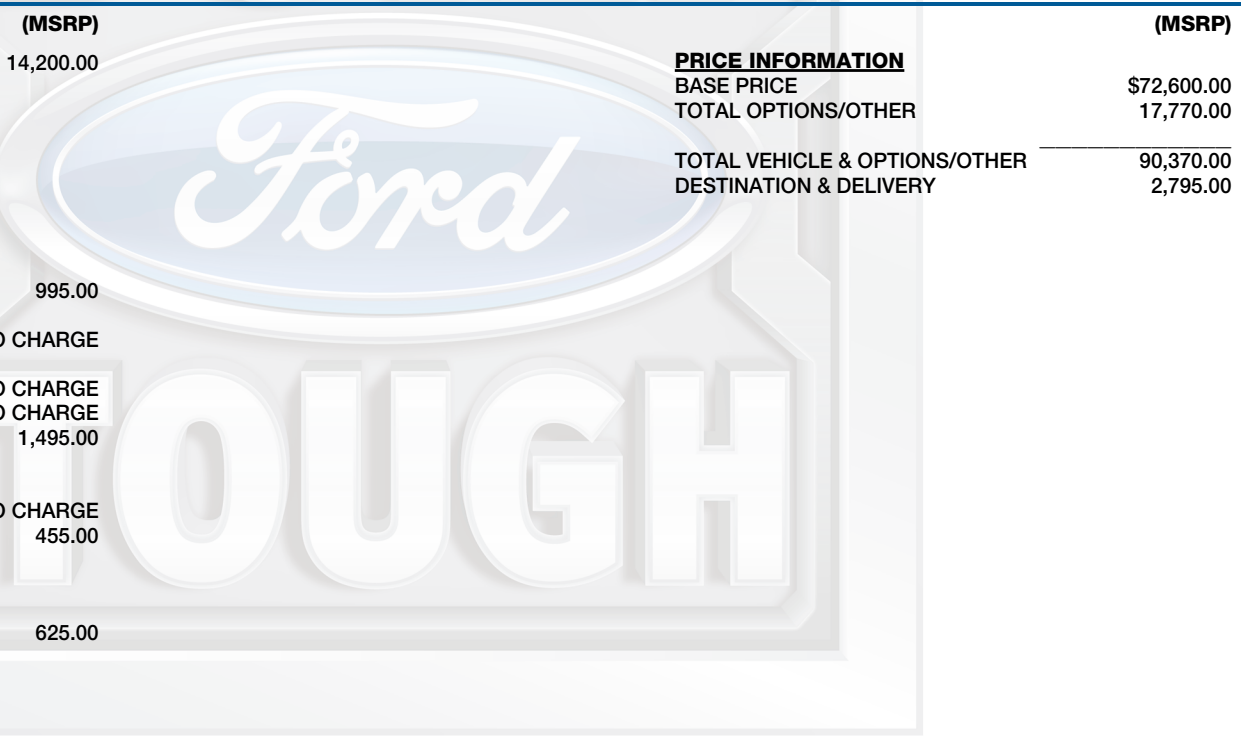

INCLUDED ON THIS VEHICLE

1. **EQUIPMENT GROUP 703A**
2. PLATINUM SERIES
   - 22" PREM PAINTED W/CHRM INSER
   - WHEEL WELL LINER
   - B&O UNLEASHED SOUND SYS 14SPK
   - FLOOR LINER - TRAY STYLE

(MSRP)

14,200.00

PRICE INFORMATION

BASE PRICE	$72,600.00
TOTAL OPTIONS/OTHER	17,770.00
TOTAL VEHICLE & OPTIONS/OTHER DESTINATION & DELIVERY	90,370.00
	2,795.00

OPTIONAL EQUIPMENT/OTHER

2026 MODEL YEAR	
STAR WHITE METALLIC TRICOAT	995.00
275/50R22 BSW ALL-SEASON	
3.73 ELECTRONIC LOCK RR AXLE	NO CHARGE
7400# GVWR PACKAGE	
FRONT LICENSE PLATE BRACKET	NO CHARGE
50 STATE EMISSIONS	NO CHARGE
TWIN PANEL MOONROOF	1,495.00
PRO POWER ONBOARD - 7.2KW	
BLUECRUISE EQUIP: 1YR+90D PLAN	
PRO ACCESS TAILGATE	NO CHARGE
SECURICODE KEYLESS-KEYPAD	455.00
CONN PKG: 1 YR INCL W/FORD APP	
LED TAIL LAMP	
AMBIENT LIGHTING	
BEDLINER-TOUGHBED SPRAYIN*ACCY	625.00