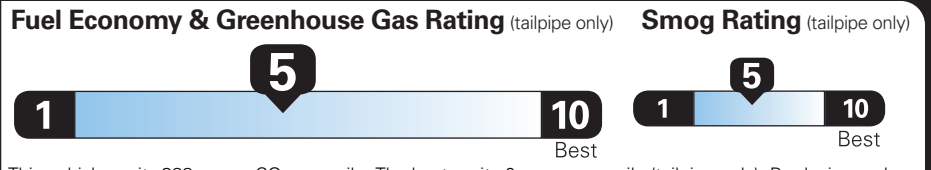

BASE PRICE	\$72,600.00
TOTAL OPTIONS/OTHER	17,770.00
TOTAL VEHICLE & OPTIONS/OTHER DESTINATION & DELIVERY	90,370.00
	2,795.00

OPTIONAL EQUIPMENT/OTHER

2026 MODEL YEAR	
STAR WHITE METALLIC TRICOAT	995.00
275/50R22 BSW ALL-SEASON	
3.73 ELECTRONIC LOCK RR AXLE	NO CHARGE
7400# GVWR PACKAGE	
FRONT LICENSE PLATE BRACKET	NO CHARGE
50 STATE EMISSIONS	NO CHARGE
TWIN PANEL MOONROOF	1,495.00
PRO POWER ONBOARD - 7.2KW	
BLUECRUISE EQUIP: 1YR+90D PLAN	
PRO ACCESS TAILGATE	NO CHARGE
SECURICODE KEYLESS-KEYPAD	455.00
CONN PKG: 1 YR INCL W/FORD APP	
LED TAIL LAMP	
AMBIENT LIGHTING	
BEDLINER-TOUGHBED SPRAYIN*ACCY	625.00

EPA DOT Fuel Economy and Environment

Gasoline Vehicle

Fuel Economy

23 MPG
combined city/hwy

22 city

24 highway

4.3 gallons per 100 miles

Standard Pickup Trucks range from 12 to 87 MPG. The best vehicle rates 146 MPGe.

You spend **\$2,250** more in fuel costs over 5 years compared to the average new vehicle.

Annual fuel cost **\$2,150**

This vehicle emits 388 grams CO₂ per mile. The best emits 0 grams per mile (tailpipe only). Producing and distributing fuel also create emissions; learn more at fueleconomy.gov.