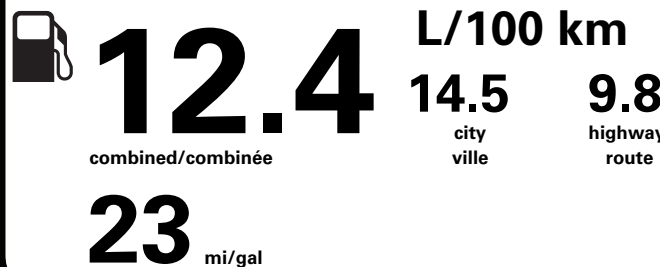

SAFETY/SECURITY

- ADVANCETRAC™/ROLL STABILITY CONTROL AIRBAG - FRONT SEAT MOUNTED SIDE IMPACT AIRBAGS - SAFETY CANOPY@ SECURE PKG 1 YR INCLUDED SECURILOCK ANTI-THEFT SYS SOS POST CRASH ALERT SYST STOP LAMP, HIGH MOUNT CTR TIRE PRESSURE MONITOR SYS

WARRANTY

- 3 YR/60,000 KM BASIC 5YEAR/100,000 KM POWERTRAIN ROADSIDE ASSISTANCE 24 HRS

INCLUDED ON THIS VEHICLE

EQUIPMENT GROUP 502A

- LARIAT SERIES B&O UNLEASHED SOUND SYS 14SPK MOBILE OFFICE PACKAGE WIRELESS CHARGING PAD

OPTIONAL EQUIPMENT/OTHER

- 2025 MODEL YEAR FEDERAL EXCISE TAX 3.31 RATIO REGULAR AXLE 7100# GVWR PACKAGE LARIAT BLACK APPEARANCE PKG .275/60R-20 BSW ALL-TERRAIN .20" GLOSS BLACK ALUMINUM WHEE 50 STATE EMISSIONS TWIN PANEL MOONROOF BLUECRUISE EQUIP: 90DAY TRIAL 136 LITRE/ 36 GALLON FUEL TANK BED UTILITY PACKAGE .PRO ACCESS TAILGATE

(MSRP)*

3,955.00

100.00

NO CHARGE

1,600.00

NO CHARGE

1,750.00

1,750.00

PRICE INFORMATION

BASE PRICE $81,995.00 TOTAL OPTIONS/OTHER 9,155.00

TOTAL VEHICLE & OPTIONS/OTHER DESTINATION & DELIVERY 91,150.00 2,395.00

TOTAL BEFORE REDUCTIONS 93,545.00

LARIAT SERIES DISCOUNT - 1,750.00

TOTAL REDUCTIONS - 1,750.00

"THIS VEH. NOT INTENDED FOR SALE OR REGISTRATION IN US" RETAIL PRICES EXCLUDE GST/HST

Gasoline Vehicle Véhicule à essence

Fuel Consumption / Consommation de carburant

Annual fuel COST for an annual distance of 20,000 km, and an average fuel price of $1.55 per litre

$ 3 844

Coût annuel en carburant

pour une distance annuelle de 20 000 km, et un prix moyen du carburant de 1,55 $ par litre

Standard pickup trucks range from / Les camionnettes ordinaires font entre 2.7 - 19.7 L_e/100 km

L_e is gasoline litre equivalent L_e signifie litre équivalent d'essence