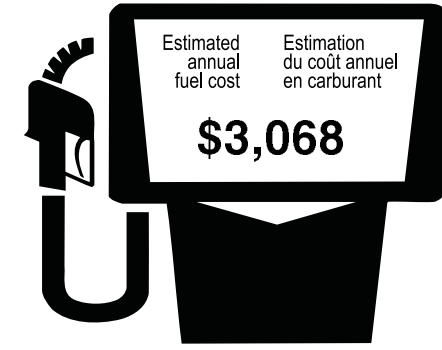

FUNCTIONAL

- A/C, DUAL ZONE ELECTRONIC
- ABS, POWER 4-WHEEL DISC
- ALL WHEEL DRIVE SYSTEM
- EASY FUEL
- MYFORD™ TOUCH
- NAVIGATION
- REM KEYLESS ENTRY/KEYPAD
- REMOTE VEHICLE START
- REVERSE CAMERA SYSTEM
- REVERSE SENSING SYSTEM
- SPEED CNTRL/TILT STEERING
- TRAILER BRAKE CONTROLLER
- TRAILER TOW PACKAGE
- WINDOWS/DOOR LOCKS, POWER

SAFETY/SECURITY

- AIRBAGS, DRIVER & PASS
- AIR BAGS, SIDE
- LATCH CHILD RESTRAINT SYS
- PASSIVE ANTI-THEFT SYSTEM
- PERSONAL SAFETY SYSTEM
- ROLL STABILITY CONTROL

WARRANTY

- 3 YR/60,000 KM BASIC POWERTRAIN
- 5YEAR/100,000 KM ROADSIDE ASSISTANCE 24 HR

INCLUDED ON THIS VEHICLE

(MSRP)*

EQUIPMENT GROUP 900A

- LIMITED PACKAGE

OPTIONAL EQUIPMENT

- 2014 MODEL YEAR
- FEDERAL EXCISE TAX 100.00
- .SELECT SHIFT TRANSMISSION
- 3.55 ELECTRONIC LOCK RR AXLE NO CHARGE
- 7200# GVWR PACKAGE
- PICKUP BED EXTENDER 350.00
- 136 LITRE/ 36 GALLON FUEL TANK

PRICE INFORMATION

BASE PRICE	$65,299.00
TOTAL OPTIONS	450.00
TOTAL VEHICLE & OPTIONS	65,749.00
DESTINATION & DELIVERY	1,665.00

"THIS VEH. NOT INTENDED FOR SALE OR REGISTRATION IN US" RETAIL PRICES EXCLUDE GST/HST

ENERGUIDE

Ask your dealer for the FUEL CONSUMPTION GUIDE or CALL 1-800-387-2000

2014 F150 4X4, 3.5L GTDI ENGINE 6 SPEED AUTOMATIC SST

CITY/VILLE
13.8 / 20
L/100 km mi/gal

HIGHWAY/ROUTE
9.3 / 30
L/100 km mi/gal

These estimates are based on the Government of Canada's approved criteria and testing methods. The actual fuel consumption of this vehicle may vary. Refer to the Fuel Consumption Guide.

Canada

Données obtenues selon les critères et méthodes d'essais approuvés par le Gouvernement du Canada. La consommation réelle de carburant de ce véhicule peut varier. Consultez le Guide de consommation de carburant.

Demandez le GUIDE DE CONSOMMATION DE CARBURANT à votre concessionnaire ou composez le 1-800-387-2000

**U.S. GOVERNMENT SAFETY RATINGS
COTES DE SÉCURITÉ DU GOUVERNEMENT AMÉRICAIN**

Overall Vehicle Score / Cote globale du véhicule	★★★★★
Frontal Crash / Collision frontale	★★★★★ Driver / Conducteur Passenger / Passager
Side Crash / Collision latérale	★★★★★ Front seat / Siège avant Rear seat / Siège arrière
Rollover / Capotage	★★★

Star ratings range from 1 to 5 stars (*****), with 5 being the highest. Les cotes varient de 1 à 5 étoiles (*****), 5 étant la cote la plus élevée.

Source: U.S. National Highway Traffic Safety Administration
For more information / Pour de plus amples renseignements
www.safercar.gov

F-SERIES
CANADA'S
BEST-SELLING TRUCK
FOR
47 YEARS