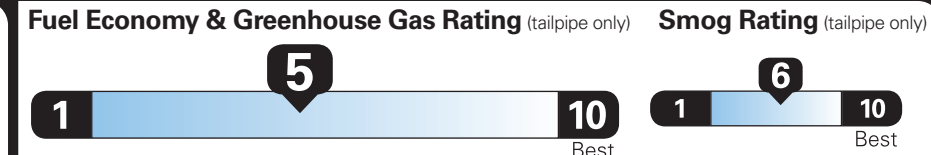

This vehicle emits 355 grams CO₂ per mile. The best emits 0 grams per mile (tailpipe only). Producing and distributing fuel also create emissions; learn more at fueleconomy.gov.

Actual results will vary for many reasons, including driving conditions and how you drive and maintain your vehicle. The average new vehicle gets 28 MPG and costs $8,000 to fuel over 5 years. Cost estimates are based on 15,000 miles per year at $2.95 per gallon. MPGe is miles per gasoline gallon equivalent. Vehicle emissions are a significant cause of climate change and smog.

fueleconomy.gov

Calculate personalized estimates and compare vehicles

Smartphone QR Code™

GOVERNMENT 5-STAR SAFETY RATINGS

Overall Vehicle Score	Not Rated	
Based on the combined ratings of frontal, side and rollover. Should ONLY be compared to other vehicles of similar size and weight.		
Frontal Crash	Driver Passenger	★★★★★
Based on the risk of injury in a frontal impact. Should ONLY be compared to other vehicles of similar size and weight.		
Side Crash	Front seat Rear seat	★★★★ Not Rated
Based on the risk of injury in a side impact.		
Rollover	Not Rated	
Based on the risk of rollover in a single-vehicle crash.		

Star ratings range from 1 to 5 stars (★★★★★), with 5 being the highest. Source: National Highway Traffic Safety Administration (NHTSA). www.safercar.gov or 1-888-327-4236

NM0LS7T2XP1572594

WARNING: Operating, servicing and maintaining a passenger vehicle, pickup truck, van, or off-road vehicle can expose you to chemicals including engine exhaust, carbon monoxide, phthalates, and lead, which are known to the State of California to cause cancer and birth defects or other reproductive harm. To minimize exposure, avoid breathing exhaust, do not idle the engine except as necessary, service your vehicle in a well-ventilated area and wear gloves or wash your hands frequently when servicing your vehicle. For more information go to www.P65Warnings.ca.gov/passenger-vehicle.

FordPass Connect™

1. Download the FordPass™ app* and you can:
2. Access Vehicle Control Features
     - Remotely start, lock and unlock your vehicle.
     - Locate your vehicle and check approximate fuel range.
     - Receive vehicle health alerts.
   - Activate 4G LTE Wi-Fi Hotspot
     - New vehicles include a 3-month or 3GB data (whichever comes first) Wi-Fi trial.
     - Connect up to ten Wi-Fi-equipped devices.

The FordPass Connect™ modem is active and sending vehicle data (e.g., diagnostics) to Ford. See in-vehicle Settings for connectivity options.

Insist on Ford Protect! The only extended service plan fully backed by Ford and honored at every Ford dealership in the U.S., Canada and Mexico. See your Ford dealer or visit www.FordOwner.com.

SCAN OR TEXT NMP1572594 TO 48028

Msg & Data rates may apply. Text HELP for help

www.ford.com/help/privacy-terms/

RAMP ONE	CA7G
RAMP TWO	CONVOY
ITEM #:	72-E606 O/T 1

TOTAL MSRP $42,000.00