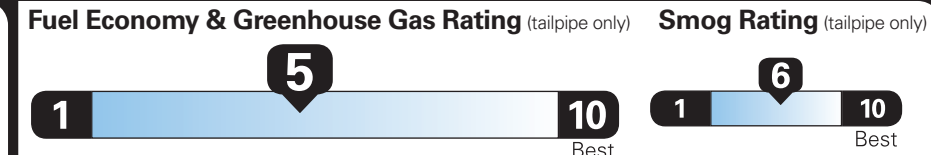

This vehicle emits 355 grams CO₂ per mile. The best emits 0 grams per mile (tailpipe only). Producing and distributing fuel also create emissions; learn more at fueleconomy.gov.

Actual results will vary for many reasons, including driving conditions and how you drive and maintain your vehicle. The average new vehicle gets 28 MPG and costs $8,000 to fuel over 5 years. Cost estimates are based on 15,000 miles per year at $2.95 per gallon. MPGe is miles per gasoline gallon equivalent. Vehicle emissions are a significant cause of climate change and smog.

fueleconomy.gov

Calculate personalized estimates and compare vehicles

Smartphone QR Code™

GOVERNMENT 5-STAR SAFETY RATINGS

Overall Vehicle Score	Not Rated	
Based on the combined ratings of frontal, side and rollover. Should ONLY be compared to other vehicles of similar size and weight.		
Frontal Crash	Driver Passenger	★★★★★
Based on the risk of injury in a frontal impact. Should ONLY be compared to other vehicles of similar size and weight.		
Side Crash	Front seat Rear seat	★★★★ Not Rated
Based on the risk of injury in a side impact.		
Rollover	Not Rated	
Based on the risk of rollover in a single-vehicle crash.		

Star ratings range from 1 to 5 stars (★★★★★), with 5 being the highest. Source: National Highway Traffic Safety Administration (NHTSA). www.safercar.gov or 1-888-327-4236

FordPass Connect™

Download the FordPass™ app* and you can:

- **Access Vehicle Control Features**
  - Remotely start, lock and unlock your vehicle.
  - Locate your vehicle and check approximate fuel range.
  - Receive vehicle health alerts.
- **Activate 4G LTE Wi-Fi Hotspot**
  - New vehicles include a 3-month or 3GB data (whichever comes first) Wi-Fi trial.
  - Connect up to ten Wi-Fi-equipped devices.

The FordPass Connect™ modem is active and sending vehicle data (e.g., diagnostics) to Ford. See in-vehicle Settings for connectivity options.

Insist on Ford Protect! The only extended service plan fully backed by Ford and honored at every Ford dealership in the U.S., Canada and Mexico. See your Ford dealer or visit www.FordOwner.com.

WARNING: Operating, servicing and maintaining a passenger vehicle, pickup truck, van, or off-road vehicle can expose you to chemicals including engine exhaust, carbon monoxide, phthalates, and lead, which are known to the State of California to cause cancer and birth defects or other reproductive harm. To minimize exposure, avoid breathing exhaust, do not idle the engine except as necessary, service your vehicle in a well-ventilated area and wear gloves or wash your hands frequently when servicing your vehicle. For more information go to www.P65Warnings.ca.gov/passenger-vehicle.

SCAN OR TEXT NMP1567242 TO 48028

Msg & Data rates may apply. Text HELP for help

www.ford.com/help/privacy-terms/