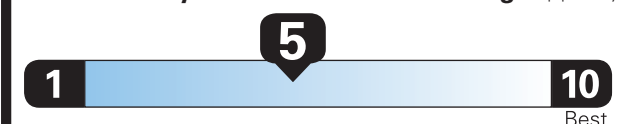

Spec. Purpose Vehicles range from 15 to 28 MPG. The best vehicle rates 132 MPGe.

You spend \$750

more in fuel costs over 5 years compared to the average new vehicle.

Annual fuel cost

\$1,750

Fuel Economy & Greenhouse Gas Rating (tailpipe only)