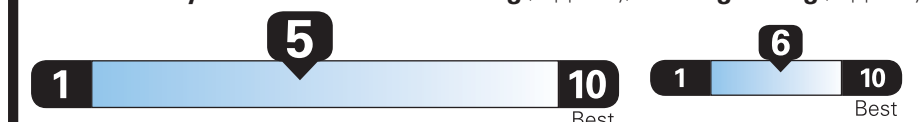

Fuel Economy & Greenhouse Gas Rating (tailpipe only) **Smog Rating** (tailpipe only)

This vehicle emits 392 grams CO₂ per mile. The best emits 0 grams per mile (tailpipe only). Producing and distributing fuel also create emissions; learn more at fueleconomy.gov.

Actual results will vary for many reasons, including driving conditions and how you drive and maintain your vehicle. The average new vehicle gets 26 MPG and costs $7,000 to fuel over 5 years. Cost estimates are based on 15,000 miles per year at $2.45 per gallon. This is a dual fueled automobile. MPGe is miles per gasoline gallon equivalent. Vehicle emissions are a significant cause of climate change and smog.

fueleconomy.gov

Calculate personalized estimates and compare vehicles

Smartphone QR Code™

GOVERNMENT 5-STAR SAFETY RATINGS

Overall Vehicle Score Not Rated

Based on the combined ratings of frontal, side and rollover. Should ONLY be compared to other vehicles of similar size and weight.

Frontal Crash	Driver Passenger	★★★★★

Based on the risk of injury in a frontal impact. Should ONLY be compared to other vehicles of similar size and weight.

Side Crash	Front seat Rear seat	★★★★★ Not Rated

Based on the risk of injury in a side impact.

Rollover Not Rated

Based on the risk of rollover in a single-vehicle crash.

Star ratings range from 1 to 5 stars (★★★★★), with 5 being the highest.

Source: National Highway Traffic Safety Administration (NHTSA).

www.safercar.gov or 1-888-327-4236