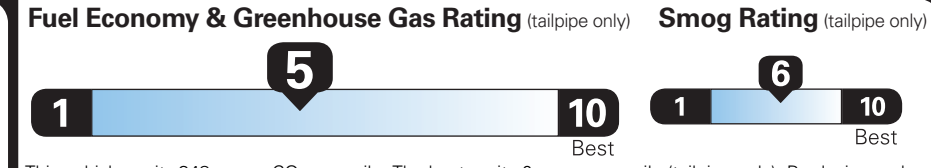

Fuel Economy and Environment

Gasoline Vehicle

Fuel Economy

26 MPG
combined city/hwy

24 city

28 highway

3.8 gallons per 100 miles

Spec. Purpose Vehicles range from 15 to 28 MPG. The best vehicle rates 132 MPGe.

You spend
$500

more in fuel costs over 5 years compared to the average new vehicle.

Annual fuel cost
$1,700