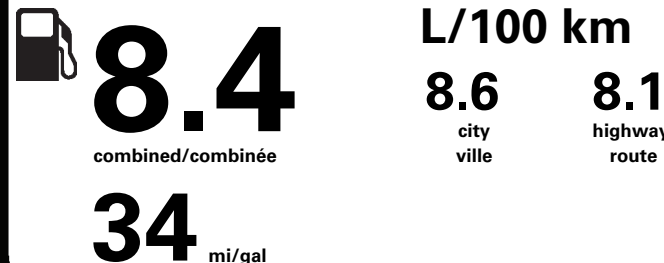

JC023 N RE52X 815 000185 03 02 18

Gasoline Vehicle  
Véhicule à essence

Fuel Consumption / Consommation de carburant

Annual fuel **COST**  
for an annual distance of 20,000 km, and an average fuel price of \$0.98 per litre