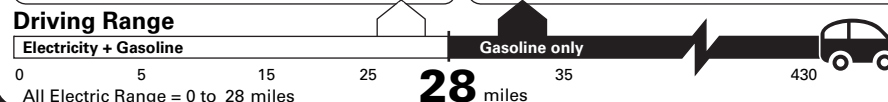

Annual fuel cost **$1,250**

Fuel Economy & Greenhouse Gas Rating (tailpipe only) Smog Rating (tailpipe only)