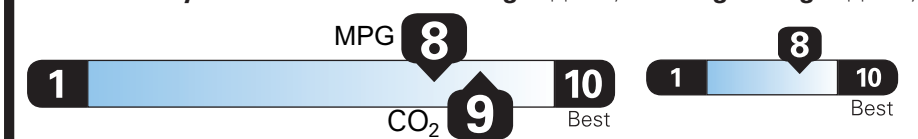

Actual results will vary for many reasons, including driving conditions and how you drive and maintain your vehicle. The average new vehicle gets 28 MPG and costs $9,750 to fuel over 5 years. Cost estimates are based on 15,000 miles per year at $3.60 per gallon and $.15 per kW-hr. This is a dual fueled automobile. MPGe is miles per gasoline gallon equivalent. Vehicle emissions are a significant cause of climate change and smog.

fueleconomy.gov

Calculate personalized estimates and compare vehicles

Smartphone QR Code

GOVERNMENT 5-STAR SAFETY RATINGS

Overall Vehicle Score Not Rated

Based on the combined ratings of frontal, side and rollover. Should ONLY be compared to other vehicles of similar size and weight.