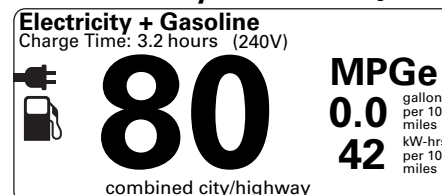

SAFETY/SECURITY

- ADVANCETRAC™ WITH RSC
- AIR BAG - DRIVER KNEE
- AIRBAGS-DUAL-STAGE FRONT
- AIRBAGS - SIDE IMPACT / CURTAINS
- AUTO HIGH BEAMS
- PRE-COLLISION ASSIST W/AEB
- SECURILOCK® PASSIVE ANTI-THEFT SYSTEM
- SOS POST CRASH SYSTEM

WARRANTY

- 4YR/50K MILE WARRANTY
- 4YR/50K PICKUPDELIVERY SVC
- 6YR/70K MI POWERTRAIN WARR

INCLUDED ON THIS VEHICLE

(MSRP)

EQUIPMENT GROUP 302A

8,675.00

- •RAIN SENSING WIPERS
- •WINDSHIELD WIPER DE-ICER
- •HEATED/VENTILATED D/P SEATS
- •HEATED REAR SEATS
- •HEATED STEERING WHEEL
- •WIRELESS CHARGING PAD
- •HEAD-UP DISPLAY
- •BLUECRUISE EQUIP:(4 YEAR INCL
- •ACTIVE PARK ASSIST 2.0
- •FRONT PARKING SENSORS
- •REAR PARKING SENSORS

OPTIONAL EQUIPMENT/OTHER

- 2024 MODEL YEAR
- PRISTINE WHITE MET 3C 750.00
- 225/55R19 99V A/S BSW TIRES
- PERFECT POS 24-WAY LTHR STS 1,285.00
- 19" BRIGHT MACHINED ALUM WHEEL
- FRONT LICENSE PLATE BRACKET NO CHARGE

PRICE INFORMATION

BASE PRICE	$53,925.00
TOTAL OPTIONS/OTHER	10,710.00
TOTAL VEHICLE & OPTIONS/OTHER	64,635.00
DESTINATION & DELIVERY	1,395.00

EPA DOT Fuel Economy and Environment

Plug-In Hybrid Vehicle Electricity-Gasoline

Fuel Economy Small SUVs range from 14 to 123 MPG. The best vehicle rates 140 MPGe.

You save **$3,500** in fuel costs over 5 years compared to the average new vehicle.