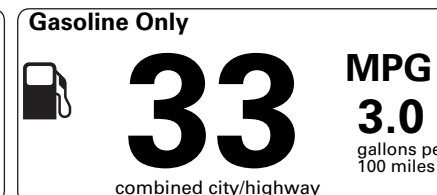

SAFETY/SECURITY

- ADVANCETRAC™ WITH RSC
- AIR BAG - DRIVER KNEE
- AIRBAGS-DUAL-STAGE FRONT
- AIRBAGS - SIDE IMPACT / CURTAINS
- AUTO HIGH BEAMS
- PRE-COLLISION ASSIST W/AEB
- SECURILOCK® PASSIVE ANTI-THEFT SYSTEM
- SOS POST CRASH SYSTEM

WARRANTY

- 4YR/50K MILE WARRANTY
- 4YR/50K PICKUPDELIVERY SVC
- 6YR/70K MI POWERTRAIN WARR

INCLUDED ON THIS VEHICLE

(MSRP)

EQUIPMENT GROUP 302A

8,675.00

- •RAIN SENSING WIPERS
- •WINDSHIELD WIPER DE-ICER
- •HEATED/VENTILATED D/P SEATS
- •HEATED REAR SEATS
- •HEATED STEERING WHEEL
- •WIRELESS CHARGING PAD
- •HEAD-UP DISPLAY
- •BLUECRUISE EQUIP:(4 YEAR INCL
- •ACTIVE PARK ASSIST 2.0
- •FRONT PARKING SENSORS
- •REAR PARKING SENSORS

OPTIONAL EQUIPMENT/OTHER

- 2024 MODEL YEAR
- PRISTINE WHITE MET 3C 750.00
- 225/55R19 99V A/S BSW TIRES
- PERFECT POS 24-WAY LTHR STS 1,285.00
- 19" BRIGHT MACHINED ALUM WHEEL
- FRONT LICENSE PLATE BRACKET NO CHARGE

PRICE INFORMATION

BASE PRICE	$53,925.00
TOTAL OPTIONS/OTHER	10,710.00
TOTAL VEHICLE & OPTIONS/OTHER	64,635.00
DESTINATION & DELIVERY	1,395.00

EPA DOT Fuel Economy and Environment

Plug-In Hybrid Vehicle Electricity-Gasoline

Fuel Economy Small SUVs range from 14 to 123 MPG. The best vehicle rates 140 MPGe.

You save **$3,500** in fuel costs over 5 years compared to the average new vehicle.