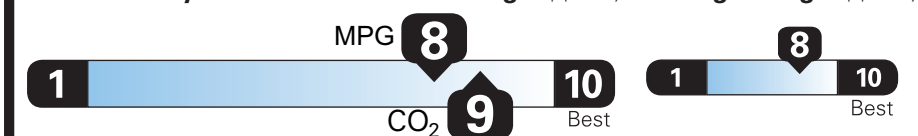

Actual results will vary for many reasons, including driving conditions and how you drive and maintain your vehicle. The average new vehicle gets 28 MPG and costs $9,750 to fuel over 5 years. Cost estimates are based on 15,000 miles per year at $3.60 per gallon and $.15 per kW-hr. This is a dual fueled automobile. MPGe is miles per gasoline gallon equivalent. Vehicle emissions are a significant cause of climate change and smog.

fueleconomy.gov

Calculate personalized estimates and compare vehicles

Smartphone QR Code™

GOVERNMENT 5-STAR SAFETY RATINGS

Overall Vehicle Score Not Rated

Based on the combined ratings of frontal, side and rollover. Should ONLY be compared to other vehicles of similar size and weight.

Frontal Crash Driver Passenger ★★★★★

Based on the risk of injury in a frontal impact. Should ONLY be compared to other vehicles of similar size and weight.

Side Crash Front seat Rear seat ★★★★★

Based on the risk of injury in a side impact.

Rollover Not Rated

Based on the risk of rollover in a single-vehicle crash.

Star ratings range from 1 to 5 stars (★★★★★), with 5 being the highest. Source: National Highway Traffic Safety Administration (NHTSA). www.safercar.gov or 1-888-327-4236

THE LINCOLN WAY™ APP

Your Dashboard of Services & Features

1. Download the Lincoln Way app* and you can:
2. Remotely start, lock and unlock your vehicle
   - Locate your vehicle and check approximate fuel range
   - Receive vehicle health alerts

The Lincoln Connect™ modem is active and sending vehicle data (e.g., diagnostics) to Lincoln. See in-vehicle Settings for connectivity options.

Lincoln Protect®

Insist on Lincoln Protect! The only extended service plan fully backed by Lincoln and honored at every Lincoln dealership in the U.S., Canada and Mexico. See your Lincoln dealer or visit www.LincolnOwner.com

WARNING: Operating, servicing and maintaining a passenger vehicle, pickup truck, van, or off-road vehicle can expose you to chemicals including engine exhaust, carbon monoxide, phthalates, and lead, which are known to the State of California to cause cancer and birth defects or other reproductive harm. To minimize exposure, avoid breathing exhaust, do not idle the engine except as necessary, service your vehicle in a well-ventilated area and wear gloves or wash your hands frequently when servicing your vehicle. For more information go to www.P65Warnings.ca.gov/passenger-vehicle.

SCAN OR TEXT 5LRUL14679 TO 59173

Msg & Data rates may apply. Text HELP for help

www.lincoln.com/help/privacy-terms/

RAMP ONE	RA5R	
RAMP TWO		RAIL
		ITEM #: 15-0126 O/T 2

TOTAL MSRP $58,260.00

LINCOLN AUTOMOTIVE FINANCIAL SERVICES

Whether you decide to lease or finance your vehicle, you'll find the choices that are right for you. See your Lincoln Dealer for details or visit www.lincolnafs.com.

RD191 N RD 2X 435 000075 04 19 24