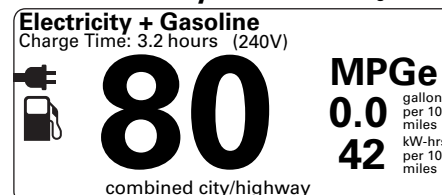

SAFETY/SECURITY

- ADVANCETRAC™ WITH RSC
- AIR BAG - DRIVER KNEE
- AIRBAGS-DUAL-STAGE FRONT
- AIRBAGS - SIDE IMPACT / CURTAINS
- AUTO HIGH BEAMS
- PRE-COLLISION ASSIST W/AEB
- SECURILOCK® PASSIVE ANTI-THEFT SYSTEM
- SOS POST CRASH SYSTEM

WARRANTY

- 4YR/50K MILE WARRANTY
- 4YR/50K PICKUPDELIVERY SVC
- 6YR/70K MI POWERTRAIN WARR

INCLUDED ON THIS VEHICLE

(MSRP)

EQUIPMENT GROUP 301A

2,940.00

- •RAIN SENSING WIPERS
- •WINDSHIELD WIPER DE-ICER
- •HEATED/VENTILATED D/P SEATS
- •HEATED STEERING WHEEL
- •WIRELESS CHARGING PAD
- •LINCOLN CO-PILOT360 2.1 VISIO
- •360 DEGREE CAMERA
- •FRONT PARKING SENSORS
- •REAR PARKING SENSORS
- •REVERSE BRAKE ASSIST

OPTIONAL EQUIPMENT/OTHER

- 225/55R19 99V A/S BSW TIRES
- FINESTRA ALUMINUM APPLIQUE
- 19" BRIGHT MACHINED ALUM WHEEL

NO CHARGE

PRICE INFORMATION

BASE PRICE	$53,925.00
TOTAL OPTIONS/OTHER	2,940.00
TOTAL VEHICLE & OPTIONS/OTHER	56,865.00
DESTINATION & DELIVERY	1,395.00

EPA DOT Fuel Economy and Environment

Plug-In Hybrid Vehicle Electricity-Gasoline

Fuel Economy Small SUVs range from 14 to 123 MPG. The best vehicle rates 140 MPGe.

You save $3,500
in fuel costs over 5 years compared to the average new vehicle.