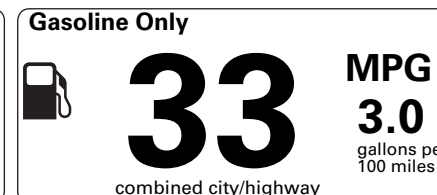

SAFETY/SECURITY

- ADVANCETRAC™ WITH RSC
- AIR BAG - DRIVER KNEE
- AIRBAGS-DUAL-STAGE FRONT
- AIRBAGS - SIDE IMPACT / CURTAINS
- AUTO HIGH BEAMS
- PRE-COLLISION ASSIST W/AEB
- SECURILOCK® PASSIVE ANTI-THEFT SYSTEM
- SOS POST CRASH SYSTEM

WARRANTY

- 4YR/50K MILE WARRANTY
- 4YR/50K PICKUPDELIVERY SVC
- 6YR/70K MI POWERTRAIN WARR

INCLUDED ON THIS VEHICLE

(MSRP)

EQUIPMENT GROUP 301A

2,940.00

- •RAIN SENSING WIPERS
- •WINDSHIELD WIPER DE-ICER
- •HEATED/VENTILATED D/P SEATS
- •HEATED STEERING WHEEL
- •WIRELESS CHARGING PAD
- •LINCOLN CO-PILOT360 2.1 VISIO
- •360 DEGREE CAMERA
- •FRONT PARKING SENSORS
- •REAR PARKING SENSORS
- •REVERSE BRAKE ASSIST

OPTIONAL EQUIPMENT/OTHER

- 225/55R19 99V A/S BSW TIRES
- FINESTRA ALUMINUM APPLIQUE
- 19" BRIGHT MACHINED ALUM WHEEL

NO CHARGE

PRICE INFORMATION

BASE PRICE	$53,925.00
TOTAL OPTIONS/OTHER	2,940.00
TOTAL VEHICLE & OPTIONS/OTHER	56,865.00
DESTINATION & DELIVERY	1,395.00

EPA DOT Fuel Economy and Environment

Plug-In Hybrid Vehicle Electricity-Gasoline

Fuel Economy Small SUVs range from 14 to 123 MPG. The best vehicle rates 140 MPGe.

You save $3,500
in fuel costs over 5 years compared to the average new vehicle.