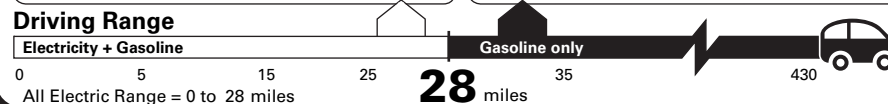

Annual fuel cost
$1,250

Fuel Economy & Greenhouse Gas Rating (tailpipe only) **Smog Rating** (tailpipe only)