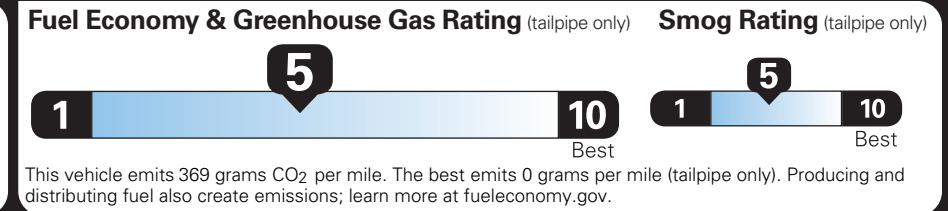

WARRANTY

- 4YR/50K MILE WARRANTY
- 4YR/50K PICKUPDELIVERY SVC
- 6YR/70K MI POWERTRAIN WARR

INCLUDED ON THIS VEHICLE

(MSRP)

- EQUIPMENT GROUP 203A** 4,455.00
- AUTO AIR REFRESH
 - DIGITAL SCENT
 - HANDS-FREE PWR LIFTGATE
 - PANO VISTA ROOF W/POWER SHADE
 - PERF POS PWR 24-WAY W/ACT MOT
 - REAR HTD SEATS W/SWITCH CNTRL
 - REVEL ULTIMA 3D 28-SPEAKERS
 - POWER CONVERTER-110V
 - CONN PKG: 4 YR INCL W/LNCN-AP

OPTIONAL EQUIPMENT/OTHER

- 2026 MODEL YEAR
GRAY MATTER MET CC 750.00
50 STATE EMISSIONS NO CHARGE
BLUECRUISE EQUIP:4YRS INCL NO CHARGE
FRONT LICENSE PLATE BRACKET NO CHARGE

PRICE INFORMATION

BASE PRICE	\$63,595.00
TOTAL OPTIONS/OTHER	5,205.00
TOTAL VEHICLE & OPTIONS/OTHER	68,800.00
DESTINATION & DELIVERY	2,295.00

EPA DOT Fuel Economy and Environment

Gasoline Vehicle

You spend \$1,750 more in fuel costs over 5 years compared to the average new vehicle.

Annual fuel cost \$2,050

Actual results will vary for many reasons, including driving conditions and how you drive and maintain your vehicle. The average new vehicle gets 29 MPG and costs \$8,500 to fuel over 5 years. Cost estimates are based on 15,000 miles per year at \$3.30 per gallon. MPGe is miles per gasoline gallon equivalent. Vehicle emissions are a significant cause of climate change and smog.