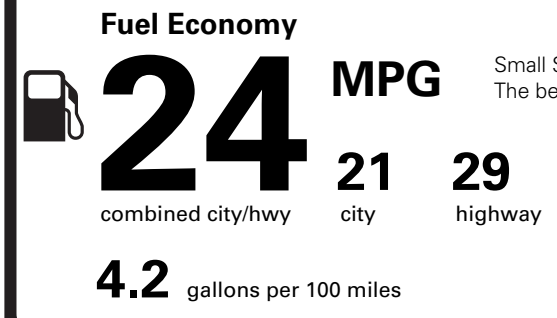

OPTIONAL EQUIPMENT/OTHER

- 2026 MODEL YEAR
GRAY MATTER MET CC 750.00
50 STATE EMISSIONS NO CHARGE
BLUECRUISE EQUIP:4YRS INCL NO CHARGE
FRONT LICENSE PLATE BRACKET NO CHARGE

PRICE INFORMATION

BASE PRICE	\$63,595.00
TOTAL OPTIONS/OTHER	5,205.00
TOTAL VEHICLE & OPTIONS/OTHER	68,800.00
DESTINATION & DELIVERY	2,295.00

EPA DOT Fuel Economy and Environment

Gasoline Vehicle

You spend \$1,750 more in fuel costs over 5 years compared to the average new vehicle.

Annual fuel cost \$2,050

Actual results will vary for many reasons, including driving conditions and how you drive and maintain your vehicle. The average new vehicle gets 29 MPG and costs \$8,500 to fuel over 5 years. Cost estimates are based on 15,000 miles per year at \$3.30 per gallon. MPGe is miles per gasoline gallon equivalent. Vehicle emissions are a significant cause of climate change and smog.