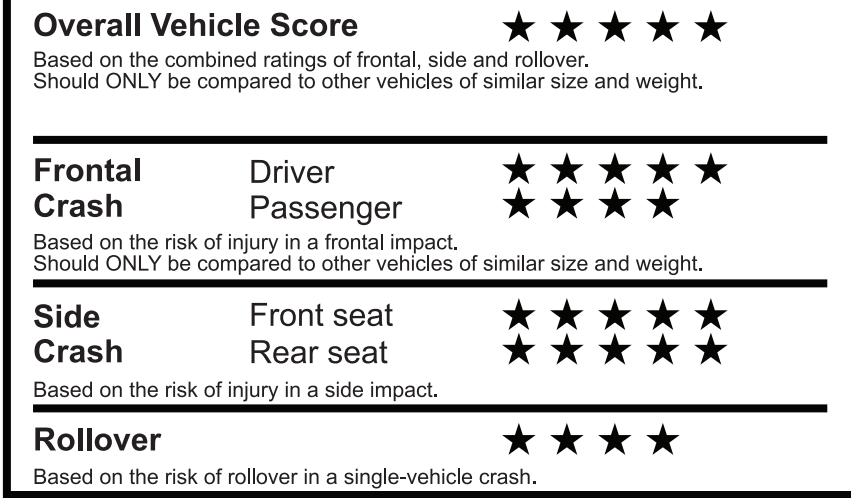

GOVERNMENT 5-STAR SAFETY RATINGS

Star ratings range from 1 to 5 stars (★★★★★), with 5 being the highest. Source: National Highway Traffic Safety Administration (NHTSA). www.safercar.gov or 1-888-327-4236

THE LINCOLN WAY™ APP

1. Download the Lincoln Way app* and you can:
2. Remotely start, lock and unlock your vehicle
   - Locate your vehicle and check approximate fuel range
   - Receive vehicle health alerts

The Lincoln Connect™ modem is active and sending vehicle data (e.g., diagnostics) to Lincoln. See in-vehicle Settings for connectivity options.

*Compatible with select smartphone platforms. Lincoln Connect service required (see App Terms for more information). Connected service and related feature functionality is subject to compatible AT&T-network availability. Evolving technology/cellular networks may affect functionality and availability, or continued provision of some features, prohibiting them from functioning. Message and data rates may apply. See your local Lincoln website for our privacy policy.

Insist on Lincoln Protect! The only extended service plan fully backed by Lincoln and honored at every Lincoln dealership in the U.S., Canada and Mexico. See your Lincoln dealer or visit www.LincolnOwner.com

WARNING: Operating, servicing and maintaining a passenger vehicle, pickup truck, van, or off-road vehicle can expose you to chemicals including engine exhaust, carbon monoxide, phthalates, and lead, which are known to the State of California to cause cancer and birth defects or other reproductive harm. To minimize exposure, avoid breathing exhaust, do not idle the engine except as necessary, service your vehicle in a well-ventilated area and wear gloves or wash your hands frequently when servicing your vehicle. For more information go to www.P65Warnings.ca.gov/passenger-vehicle.

LINCOLN AUTOMOTIVE FINANCIAL SERVICES

Get approved online at www.lincolnaf.com

RAMP ONE	CA37	CONVOY	TOTAL MSRP $69,090.00
RAMP TWO	ITEM #: 63-S78T O/T 2		
This label is affixed pursuant to the Federal Automobile Information Disclosure Act. Gasoline, License, and Title Fees, State and Local taxes are not included. Dealer installed options or accessories are not included unless listed above.			TC303 N RD82X 625 000393 03 30 26

Scan The QR Code to get more details about this vehicle