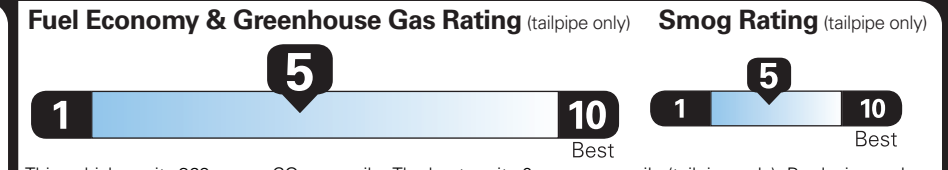

3,500.00

- OPTIONAL EQUIPMENT/OTHER**
- JET APPEARANCE PACKAGE
 - .P255/45R22 A/S TIRES
 - .22 SATIN DRK LSTR W/SATIN CHR
 - 50 STATE EMISSIONS
 - BLUECRUISE EQUIP:4YRS INCL
 - FRONT LICENSE PLATE BRACKET
- NO CHARGE
NO CHARGE
NO CHARGE

PRICE INFORMATION

BASE PRICE	\$63,595.00
TOTAL OPTIONS/OTHER	3,500.00
TOTAL VEHICLE & OPTIONS/OTHER	67,095.00
DESTINATION & DELIVERY	1,995.00

EPA DOT Fuel Economy and Environment

Gasoline Vehicle

Small SUVs range from 14 to 138 MPG. The best vehicle rates 146 MPGe.

You spend \$1,750 more in fuel costs over 5 years compared to the average new vehicle.

Annual fuel cost \$2,050

This vehicle emits 369 grams CO₂ per mile. The best emits 0 grams per mile (tailpipe only). Producing and distributing fuel also create emissions; learn more at fueleconomy.gov.