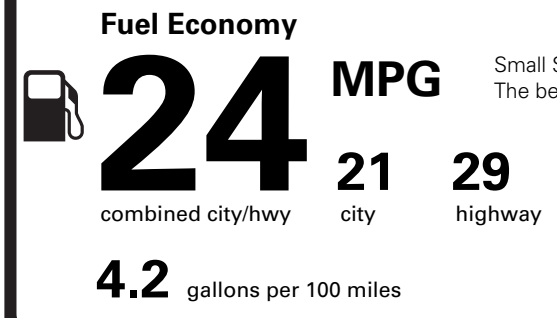

3,500.00

- OPTIONAL EQUIPMENT/OTHER**
- JET APPEARANCE PACKAGE
 - .P255/45R22 A/S TIRES
 - .22 SATIN DRK LSTR W/SATIN CHR
 - 50 STATE EMISSIONS
 - BLUECRUISE EQUIP:4YRS INCL
 - FRONT LICENSE PLATE BRACKET
- NO CHARGE
NO CHARGE
NO CHARGE

PRICE INFORMATION

BASE PRICE	\$63,595.00
TOTAL OPTIONS/OTHER	3,500.00
TOTAL VEHICLE & OPTIONS/OTHER	67,095.00
DESTINATION & DELIVERY	1,995.00

EPA DOT Fuel Economy and Environment

Gasoline Vehicle

Small SUVs range from 14 to 138 MPG. The best vehicle rates 146 MPGe.

You spend \$1,750 more in fuel costs over 5 years compared to the average new vehicle.

Annual fuel cost \$2,050

This vehicle emits 369 grams CO₂ per mile. The best emits 0 grams per mile (tailpipe only). Producing and distributing fuel also create emissions; learn more at fueleconomy.gov.

Actual results will vary for many reasons, including driving conditions and how you drive and maintain your vehicle. The average new vehicle gets 29 MPG and costs \$8,500 to fuel over 5 years. Cost estimates are based on 15,000 miles per year at \$3.30 per gallon. MPGe is miles per gasoline gallon equivalent. Vehicle emissions are a significant cause of climate change and smog.