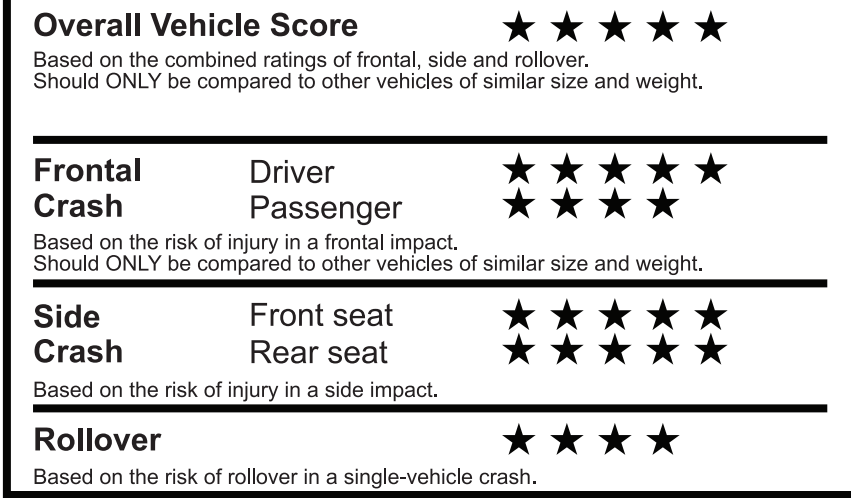

GOVERNMENT 5-STAR SAFETY RATINGS

Star ratings range from 1 to 5 stars (★★★★★), with 5 being the highest. Source: National Highway Traffic Safety Administration (NHTSA). www.safercar.gov or 1-888-327-4236

THE LINCOLN WAY™ APP

1. Download the Lincoln Way app* and you can:
2. Remotely start, lock and unlock your vehicle
   - Locate your vehicle and check approximate fuel range
   - Receive vehicle health alerts

The Lincoln Connect™ modem is active and sending vehicle data (e.g., diagnostics) to Lincoln. See in-vehicle Settings for connectivity options.

*Compatible with select smartphone platforms. Lincoln Connect service required (see App Terms for more information). Connected service and related feature functionality is subject to compatible AT&T-network availability. Evolving technology/cellular networks may affect functionality and availability, or continued provision of some features, prohibiting them from functioning. Message and data rates may apply. See your local Lincoln website for our privacy policy.

Lincoln Protect®

Insist on Lincoln Protect! The only extended service plan fully backed by Lincoln and honored at every Lincoln dealership in the U.S., Canada and Mexico. See your Lincoln dealer or visit www.LincolnOwner.com

WARNING: Operating, servicing and maintaining a passenger vehicle, pickup truck, van, or off-road vehicle can expose you to chemicals including engine exhaust, carbon monoxide, phthalates, and lead, which are known to the State of California to cause cancer and birth defects or other reproductive harm. To minimize exposure, avoid breathing exhaust, do not idle the engine except as necessary, service your vehicle in a well-ventilated area and wear gloves or wash your hands frequently when servicing your vehicle. For more information go to www.P65Warnings.ca.gov/passenger-vehicle.

LINCOLN AUTOMOTIVE FINANCIAL SERVICES

Get approved online at www.lincolnaf.com

RAMP ONE	CD4C	CONVOY	TOTAL MSRP $69,605.00
RAMP TWO	ITEM #: 18-1227 O/T 2		
This label is affixed pursuant to the Federal Automobile Information Disclosure Act. Gasoline, License, and Title Fees, State and Local taxes are not included. Dealer installed options or accessories are not included unless listed above.			TB233 N RD32X 625 000511 02 23 26

Scan The QR Code to get more details about this vehicle