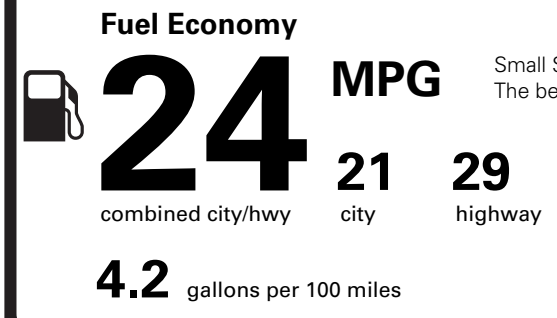

(MSRP)

EPA DOT Fuel Economy and Environment

Gasoline Vehicle

Small SUVs range from 14 to 125 MPG. The best vehicle rates 146 MPGe.

You spend \$1,750 more in fuel costs over 5 years compared to the average new vehicle.