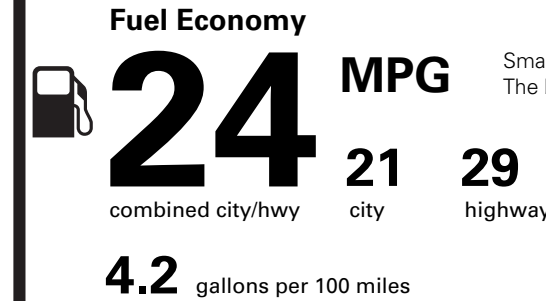

DEALER INSTALLED OPTIONS

- Cargo Accessories & Mat Packag 515.00
- Trailer Tow Class I 1,415.00

(MSRP)

(MSRP)

PRICE INFORMATION

BASE PRICE	\$63,595.00
TOTAL OPTIONS/OTHER	6,180.00
TOTAL VEHICLE & OPTIONS/OTHER	69,775.00
DESTINATION & DELIVERY	1,995.00

EPA DOT Fuel Economy and Environment

Gasoline Vehicle

Small SUVs range from 14 to 125 MPG. The best vehicle rates 146 MPGe.

You spend \$1,750 more in fuel costs over 5 years compared to the average new vehicle.