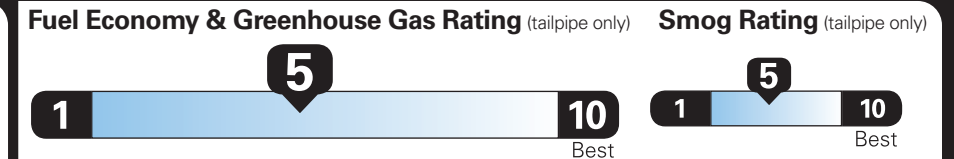

This vehicle emits 369 grams CO₂ per mile. The best emits 0 grams per mile (tailpipe only). Producing and distributing fuel also create emissions; learn more at fueleconomy.gov.

Actual results will vary for many reasons, including driving conditions and how you drive and maintain your vehicle. The average new vehicle gets 29 MPG and costs $8,500 to fuel over 5 years. Cost estimates are based on 15,000 miles per year at $3.30 per gallon. MPGe is miles per gasoline gallon equivalent. Vehicle emissions are a significant cause of climate change and smog.

fueleconomy.gov

Calculate personalized estimates and compare vehicles

GOVERNMENT 5-STAR SAFETY RATINGS

Overall Vehicle Score ★★★★★

Based on the combined ratings of frontal, side and rollover. Should ONLY be compared to other vehicles of similar size and weight.

Frontal Crash	Driver Passenger	★★★★★

Based on the risk of injury in a frontal impact. Should ONLY be compared to other vehicles of similar size and weight.

Side Crash	Front seat Rear seat	★★★★★

Based on the risk of injury in a side impact.

Rollover ★★★★★

Based on the risk of rollover in a single-vehicle crash.

Star ratings range from 1 to 5 stars (★★★★★), with 5 being the highest.

Source: National Highway Traffic Safety Administration (NHTSA).

www.safercar.gov or 1-888-327-4236

THE LINCOLN WAY™ APP

Your Dashboard of Services & Features

1. Download the Lincoln Way app* and you can:
2. Remotely start, lock and unlock your vehicle
   - Locate your vehicle and check approximate fuel range
   - Receive vehicle health alerts

The Lincoln Connect™ modem is active and sending vehicle data (e.g., diagnostics) to Lincoln. See in-vehicle Settings for connectivity options.

*Compatible with select smartphone platforms. Lincoln Connect service required (see App Terms for more information). Connected service and related feature functionality is subject to compatible AT&T-network availability. Evolving technology/cellular networks may affect functionality and availability, or continued provision of some features, prohibiting them from functioning. Message and data rates may apply. See your local Lincoln website for our privacy policy.

Lincoln Protect®

Insist on Lincoln Protect! The only extended service plan fully backed by Lincoln and honored at every Lincoln dealership in the U.S., Canada and Mexico. See your Lincoln dealer or visit www.LincolnOwner.com

LINCOLN AUTOMOTIVE FINANCIAL SERVICES

Get approved online at www.lincolnaf.com