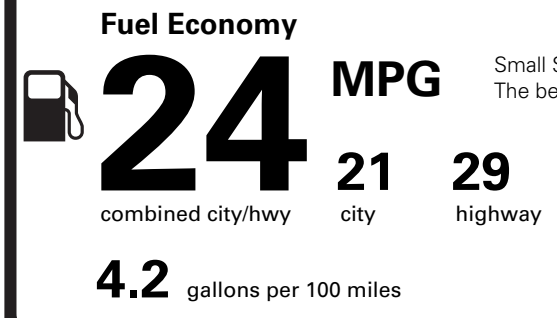

SAFETY/SECURITY

- ADVANCETRAC™ WITH RSC
- AIRBAGS-DUAL-STAGE FRONT
- AIRBAGS-SIDE IMPACT/SAFETY CANOPY SIDE AIR CURTAINS
- AUTO HIGH BEAMS
- PERIMETER ALARM
- PERSONAL SAFETY SYSTEM™
- PRE-COLLISION ASSIST W/AEB
- SOS POST-CRASH ALERT SYS™
- TIRE PRESSURE MONITOR SYS

WARRANTY

- 4YR/50K MILE WARRANTY
- 4YR/50K PICKUPDELIVERY SVC
- 6YR/70K MI POWERTRAIN WARR

INCLUDED ON THIS VEHICLE

EQUIPMENT GROUP 203A

- AUTO AIR REFRESH
- DIGITAL SCENT
- HANDS-FREE PWR LIFTGATE
- PANO VISTA ROOF W/POWER SHADE
- PERF POS PWR 24-WAY W/ACT MOT
- REAR HTD SEATS W/SWITCH CNTRL
- REVEL ULTIMA 3D 28-SPEAKERS
- POWER CONVERTER-110V
- CONN PKG: 4 YR INCL W/LNCN-AP

(MSRP)

4,455.00

OPTIONAL EQUIPMENT/OTHER

- 2026 MODEL YEAR
- RED CARPET MET CC
- JET APPEARANCE PACKAGE
- .P255/45R22 A/S TIRES
- .22 SATIN DRK LSTR W/SATIN CHR
- 50 STATE EMISSIONS
- BLUECRUISE EQUIP:4YRS INCL
- SIRIUSXM W/360L (4YR PLAN)
- FRONT LICENSE PLATE BRACKET

750.00
3,500.00
NO CHARGE
NO CHARGE
400.00
NO CHARGE

PRICE INFORMATION

BASE PRICE	$63,595.00
TOTAL OPTIONS/OTHER	9,105.00
TOTAL VEHICLE & OPTIONS/OTHER DESTINATION & DELIVERY	72,700.00 2,295.00

EPA DOT Fuel Economy and Environment

Gasoline Vehicle