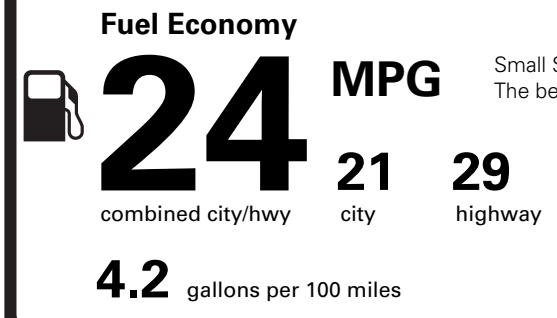

(MSRP)

750.00
NO CHARGE
NO CHARGE
NO CHARGE

OPTIONAL EQUIPMENT/OTHER

- 2026 MODEL YEAR
- WHISPER BLUE MET CC
- 50 STATE EMISSIONS
- BLUECRUISE EQUIP:4YRS INCL
- FRONT LICENSE PLATE BRACKET

PRICE INFORMATION

BASE PRICE	\$63,595.00
TOTAL OPTIONS/OTHER	750.00
TOTAL VEHICLE & OPTIONS/OTHER	64,345.00
DESTINATION & DELIVERY	1,995.00

EPA DOT Fuel Economy and Environment

Gasoline Vehicle

You spend \$1,750 more in fuel costs over 5 years compared to the average new vehicle.