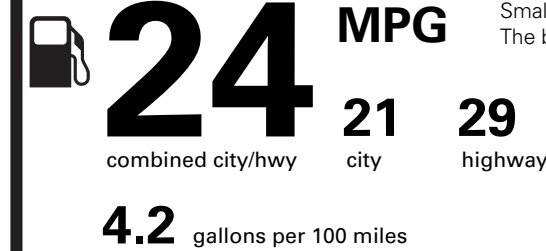

EPA DOT Fuel Economy and Environment

Gasoline Vehicle

Fuel Economy

Small SUVs range from 14 to 123 MPG. The best vehicle rates 140 MPGe.

You spend **\$1,500**

more in fuel costs over 5 years compared to the average new vehicle.