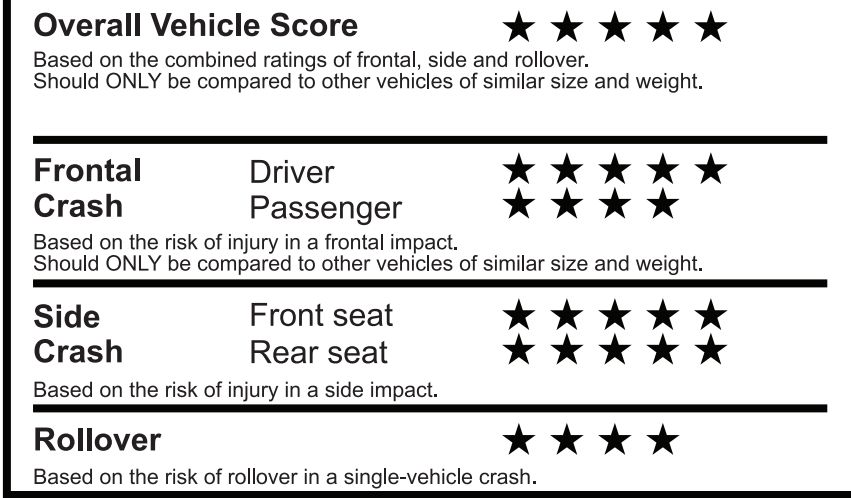

GOVERNMENT 5-STAR SAFETY RATINGS

Star ratings range from 1 to 5 stars (★★★★★), with 5 being the highest. Source: National Highway Traffic Safety Administration (NHTSA). www.safercar.gov or 1-888-327-4236

THE LINCOLN WAY™ APP

1. Download the Lincoln Way app* and you can:
2. Remotely start, lock and unlock your vehicle
   - Locate your vehicle and check approximate fuel range
   - Receive vehicle health alerts

The Lincoln Connect™ modem is active and sending vehicle data (e.g., diagnostics) to Lincoln. See in-vehicle Settings for connectivity options.

*Compatible with select smartphone platforms. Lincoln Connect service required (see App Terms for more information). Connected service and related feature functionality is subject to compatible AT&T-network availability. Evolving technology/cellular networks may affect functionality and availability, or continued provision of some features, prohibiting them from functioning. Message and data rates may apply. See your local Lincoln website for our privacy policy.

Insist on Lincoln Protect! The only extended service plan fully backed by Lincoln and honored at every Lincoln dealership in the U.S., Canada and Mexico. See your Lincoln dealer or visit www.LincolnOwner.com

Get approved online at www.lincolnaf.com

WARNING: Operating, servicing and maintaining a passenger vehicle, pickup truck, van, or off-road vehicle can expose you to chemicals including engine exhaust, carbon monoxide, phthalates, and lead, which are known to the State of California to cause cancer and birth defects or other reproductive harm. To minimize exposure, avoid breathing exhaust, do not idle the engine except as necessary, service your vehicle in a well-ventilated area and wear gloves or wash your hands frequently when servicing your vehicle. For more information go to www.P65Warnings.ca.gov/passenger-vehicle.