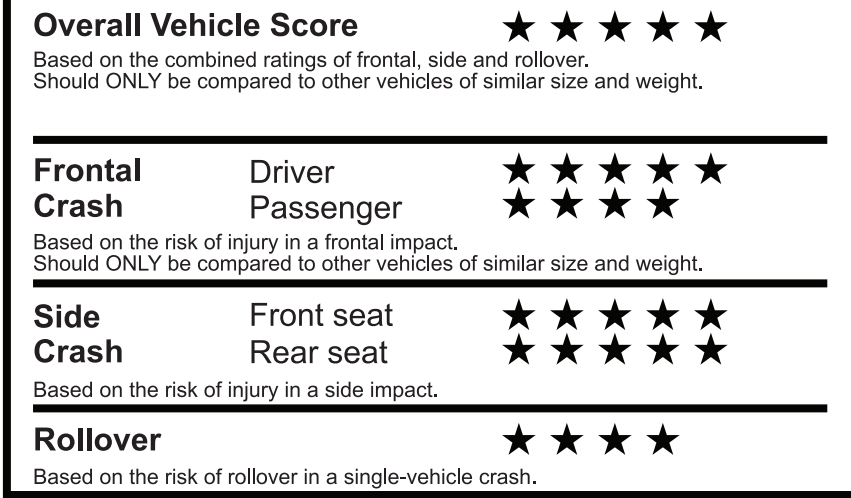

GOVERNMENT 5-STAR SAFETY RATINGS

Star ratings range from 1 to 5 stars (★★★★★), with 5 being the highest. Source: National Highway Traffic Safety Administration (NHTSA). www.safercar.gov or 1-888-327-4236

Download the Lincoln app

Connect your Lincoln with your phone*

Available Remote Features

- Remote Start, Lock and Unlock
- GPS Location
- Phone As A Key
- Vehicle Health Monitoring

More From the App

- Schedule Vehicle Service
- Set Preferred Dealer
- Access Lincoln Automotive Financial Services & Lincoln Access Rewards™
- Manage Over-The-Air Software Updates

THE LINCOLN APP, FORMERLY KNOWN AS LINCOLN WAY™ APP, IS COMPATIBLE WITH SELECT SMARTPHONE PLATFORMS. IS AVAILABLE VIA A DOWNLOAD. MESSAGE AND DATA RATES MAY APPLY. TERMS AND CONDITIONS APPLY. VISIT LINCOLN.COM FOR OUR PRIVACY NOTICE.

*Disclaimer: Remote features may vary by model. An activated vehicle modem, and the Lincoln app are required for remote features. Evolving technology/cellular networks/vehicle capability may limit or prevent functionality. The modem is active and sending vehicle data (e.g., diagnostics) to Lincoln. See in-vehicle Settings for connectivity options. Terms and conditions apply. Visit Lincoln.com for our privacy notice.

Lincoln Protect®

Insist on Lincoln Protect! The only extended service plan fully backed by Lincoln and honored at every Lincoln dealership in the U.S., Canada and Mexico. See your Lincoln dealer or visit www.LincolnOwner.com

LINCOLN AUTOMOTIVE FINANCIAL SERVICES

Get approved online at www.lincolnaf.com

RAMP ONE	CA3T	CONVOY	TOTAL MSRP $69,845.00
RAMP TWO	ITEM #: 26-D928 O/T 2		
This label is affixed pursuant to the Federal Automobile Information Disclosure Act. Gasoline, License, and Title Fees, State and Local taxes are not included. Dealer installed options or accessories are not included unless listed above.			TF233 N RD42X 630 000040 06 23 26

Scan The QR Code to get more details about this vehicle

WARNING: Operating, servicing and maintaining a passenger vehicle, pickup truck, van, or off-road vehicle can expose you to chemicals including engine exhaust, carbon monoxide, phthalates, and lead, which are known to the State of California to cause cancer and birth defects or other reproductive harm. To minimize exposure, avoid breathing exhaust, do not idle the engine except as necessary, service your vehicle in a well-ventilated area and wear gloves or wash your hands frequently when servicing your vehicle. For more information go to www.P65Warnings.ca.gov/passenger-vehicle.