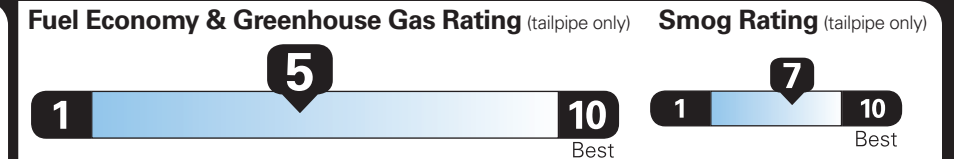

WARRANTY

- 4YR/50K MILE WARRANTY
- 4YR/50K PICKUPDELIVERY SVC
- 6YR/70K MI POWERTRAIN WARR

INCLUDED ON THIS VEHICLE

(MSRP)

EQUIPMENT GROUP 202A	5,775.00
OPTIONAL EQUIPMENT/OTHER	
2024 MODEL YEAR	
LUSTROUS GRAY METALLIC	750.00
SMILE STATE DISCOUNT	- 1,500.00
50 STATE EMISSIONS	NO CHARGE
21" PAINTED BRT MACH ALUM	500.00
BLUECRUISE EQUIP: 4 YEAR INCL FRONT LICENSE PLATE BRACKET	NO CHARGE

PRICE INFORMATION

BASE PRICE	$54,750.00
TOTAL OPTIONS/OTHER	5,525.00
TOTAL VEHICLE & OPTIONS/OTHER	60,275.00
DESTINATION & DELIVERY	1,595.00

RESIDENCY RESTRICTIONS APPLY TO DISCOUNTS/SAVINGS - BASED ON CUSTOMER ZIP CODE. SEE DEALER FOR DETAILS.

TOTAL MSRP $61,870.00

Whether you decide to lease or finance your vehicle, you'll find the choices that are right for you. See your Lincoln Dealer for details or visit www.lincolnafs.com.

RB023 N RD82X 435 000860 02 02 24

This label is affixed pursuant to the Federal Automobile Information Disclosure Act. Gasoline, License, and Title Fees, State and Local taxes are not included. Dealer installed options or accessories are not included unless listed above.

EPA DOT Fuel Economy and Environment

Gasoline Vehicle

Fuel Economy
24 MPG
combined city/hwy
21 city
29 highway
4.2 gallons per 100 miles

Small SUVs range from 14 to 123 MPG. The best vehicle rates 140 MPGe.

You spend **$1,500** more in fuel costs over 5 years compared to the average new vehicle.

Annual fuel cost $2,250

This vehicle emits 371 grams CO₂ per mile. The best emits 0 grams per mile (tailpipe only). Producing and distributing fuel also create emissions; learn more at fuelconomy.gov.

Actual results will vary for many reasons, including driving conditions and how you drive and maintain your vehicle. The average new vehicle gets 28 MPG and costs $9,750 to fuel over 5 years. Cost estimates are based on 15,000 miles per year at $3.60 per gallon. MPGe is miles per gasoline gallon equivalent. Vehicle emissions are a significant cause of climate change and smog.

fuelconomy.gov

Calculate personalized estimates and compare vehicles

GOVERNMENT 5-STAR SAFETY RATINGS

Overall Vehicle Score	Not Rated	
Based on the combined ratings of frontal, side and rollover. Should ONLY be compared to other vehicles of similar size and weight.		
Frontal Crash	Driver Passenger	Not Rated
Based on the risk of injury in a frontal impact. Should ONLY be compared to other vehicles of similar size and weight.		
Side Crash	Front seat Rear seat	Not Rated
Based on the risk of injury in a side impact.		
Rollover	Not Rated	
Based on the risk of rollover in a single-vehicle crash.		

Star ratings range from 1 to 5 stars (★★★★★), with 5 being the highest. Source: National Highway Traffic Safety Administration (NHTSA). www.safercar.gov or 1-888-327-4236

5LMPJ8KA5RJ810739

WARNING: Operating, servicing and maintaining a passenger vehicle, pickup truck, van, or off-road vehicle can expose you to chemicals including engine exhaust, carbon monoxide, phthalates, and lead, which are known to the State of California to cause cancer and birth defects or other reproductive harm. To minimize exposure, avoid breathing exhaust, do not idle the engine except as necessary, service your vehicle in a well-ventilated area and wear gloves or wash your hands frequently when servicing your vehicle. For more information go to www.P65Warnings.ca.gov/passenger-vehicle.

THE LINCOLN WAY™ APP
Your Dashboard of Services & Features

1. Download the Lincoln Way app* and you can:
2. Remotely start, lock and unlock your vehicle
   - Locate your vehicle and check approximate fuel range
   - Receive vehicle health alerts

The Lincoln Connect™ modem is active and sending vehicle data (e.g., diagnostics) to Lincoln. See in-vehicle Settings for connectivity options.

*Compatible with select smartphone platforms. Lincoln Connect service required (see App Terms for more information). Connected service and related feature functionality is subject to compatible AT&T-network availability. Evolving technology/cellular networks may affect functionality and availability, or continued provision of some features, prohibiting them from functioning. Message and data rates may apply. See your local Lincoln website for our privacy policy.