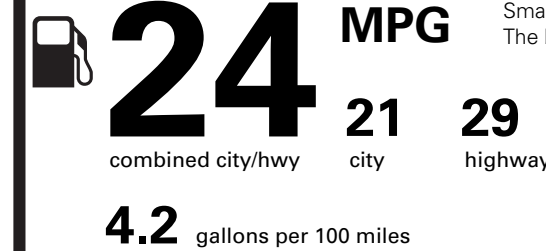

PRICE INFORMATION

BASE PRICE	\$63,595.00
TOTAL OPTIONS/OTHER	8,705.00
TOTAL VEHICLE & OPTIONS/OTHER	72,300.00
DESTINATION & DELIVERY	1,995.00

EPA DOT Fuel Economy and Environment

Gasoline Vehicle

Fuel Economy