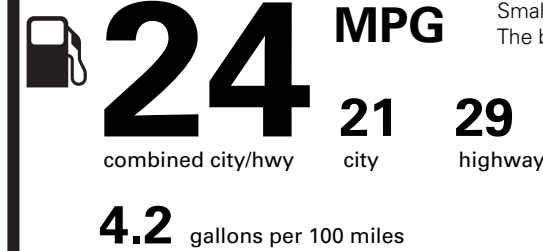

WARRANTY

- 4YR/50K MILE WARRANTY
- 4YR/50K PICKUPDELIVERY SVC
- 6YR/70K MI POWERTRAIN WARR

INCLUDED ON THIS VEHICLE

(MSRP)

EQUIPMENT GROUP 201A

OPTIONAL EQUIPMENT/OTHER

2024 MODEL YEAR	
WHITE PLATINUM MET 3C	750.00
50 STATE EMISSIONS	NO CHARGE
BLUECRUISE EQUIP: 90 DAY TRIAL	
FRONT LICENSE PLATE BRACKET	NO CHARGE

PRICE INFORMATION

BASE PRICE	\$54,750.00
TOTAL OPTIONS/OTHER	750.00
TOTAL VEHICLE & OPTIONS/OTHER	55,500.00
DESTINATION & DELIVERY	1,595.00

EPA DOT Fuel Economy and Environment

Gasoline Vehicle

Fuel Economy