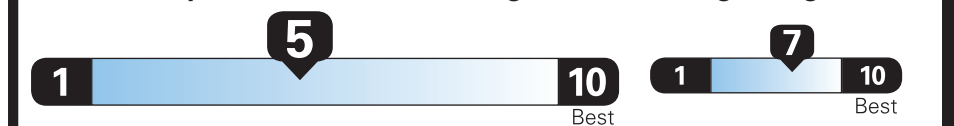

SAFETY/SECURITY

- ADVANCETRAC™ WITH RSC
- AIRBAGS-DUAL-STAGE FRONT
- AIRBAGS-SIDE IMPACT/SAFETY CANOPY SIDE AIR CURTAINS
- AUTO HIGH BEAMS
- PERIMETER ALARM
- PERSONAL SAFETY SYSTEM™
- PRE-COLLISION ASSIST W/AEB
- SOS POST-CRASH ALERT SYS™
- TIRE PRESSURE MONITOR SYS

WARRANTY

- 4YR/50K MILE WARRANTY
- 4YR/50K PICKUPDELIVERY SVC
- 6YR/70K MI POWERTRAIN WARR

INCLUDED ON THIS VEHICLE

(MSRP)

EQUIPMENT GROUP 202A 5,775.00

OPTIONAL EQUIPMENT/OTHER

2024 MODEL YEAR
BLUE PANTHER METALLIC 750.00
50 STATE EMISSIONS NO CHARGE
BLUECRUISE EQUIP: 4 YEAR INCL
FRONT LICENSE PLATE BRACKET NO CHARGE

PRICE INFORMATION

BASE PRICE $54,750.00
TOTAL OPTIONS/OTHER 6,525.00
TOTAL VEHICLE & OPTIONS/OTHER 61,275.00
DESTINATION & DELIVERY 1,595.00

(MSRP)

EPA DOT Fuel Economy and Environment

Gasoline Vehicle

Fuel Economy

24 MPG
combined city/hwy city highway
21 29
4.2 gallons per 100 miles

Small SUVs range from 14 to 123 MPG. The best vehicle rates 140 MPGe.

You spend **$1,500**

more in fuel costs over 5 years compared to the average new vehicle.

Annual fuel cost **$2,250**

Fuel Economy & Greenhouse Gas Rating (tailpipe only) Smog Rating (tailpipe only)

This vehicle emits 371 grams CO₂ per mile. The best emits 0 grams per mile (tailpipe only). Producing and distributing fuel also create emissions; learn more at fueleconomy.gov.

Actual results will vary for many reasons, including driving conditions and how you drive and maintain your vehicle. The average new vehicle gets 28 MPG and costs $9,750 to fuel over 5 years. Cost estimates are based on 15,000 miles per year at $3.60 per gallon. MPGe is miles per gasoline gallon equivalent. Vehicle emissions are a significant cause of climate change and smog.

fueleconomy.gov

Calculate personalized estimates and compare vehicles

Smartphone QR Code™

GOVERNMENT 5-STAR SAFETY RATINGS

Overall Vehicle Score Not Rated

Based on the combined ratings of frontal, side and rollover. Should ONLY be compared to other vehicles of similar size and weight.

Frontal Crash Driver Passenger Not Rated Not Rated

Based on the risk of injury in a frontal impact. Should ONLY be compared to other vehicles of similar size and weight.

Side Crash Front seat Rear seat Not Rated Not Rated

Based on the risk of injury in a side impact.

Rollover Not Rated

Based on the risk of rollover in a single-vehicle crash.

Star ratings range from 1 to 5 stars (★★★★★), with 5 being the highest.

Source: National Highway Traffic Safety Administration (NHTSA).

www.safercar.gov or 1-888-327-4236

THE LINCOLN WAY™ APP

Your Dashboard of Services & Features

1. Download the Lincoln Way app* and you can:
2. Remotely start, lock and unlock your vehicle
   - Locate your vehicle and check approximate fuel range
   - Receive vehicle health alerts

The Lincoln Connect™ modem is active and sending vehicle data (e.g., diagnostics) to Lincoln. See in-vehicle Settings for connectivity options.

*Compatible with select smartphone platforms. Lincoln Connect service required (see App Terms for more information). Connected service and related feature functionality is subject to compatible AT&T-network availability. Evolving technology/cellular networks may affect functionality and availability, or continued provision of some features, prohibiting them from functioning. Message and data rates may apply. See your local Lincoln website for our privacy policy.

Lincoln Protect™

Insist on Lincoln Protect! The only extended service plan fully backed by Lincoln and honored at every Lincoln dealership in the U.S., Canada and Mexico. See your Lincoln dealer or visit www.LincolnOwner.com

RAMP ONE	CA37	CONVOY	TOTAL MSRP $62,870.00
RAMP TWO	ITEM #: 63-9757 O/T 2		

LINCOLN AUTOMOTIVE FINANCIAL SERVICES

Whether you decide to lease or finance your vehicle, you'll find the choices that are right for you. See your Lincoln Dealer for details or visit www.lincolnafcs.com.