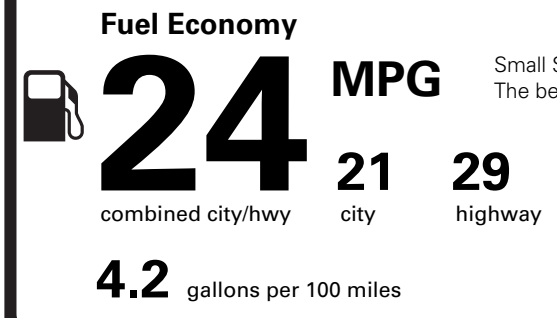

(MSRP)

OPTIONAL EQUIPMENT/OTHER

- 2026 MODEL YEAR
- RED CARPET MET CC 750.00
 - JET APPEARANCE PACKAGE 3,500.00
 - .P255/45R22 A/S TIRES
 - .22 SATIN DRK LSTR W/SATIN CHR
 - 50 STATE EMISSIONS NO CHARGE
 - BLUECRUISE EQUIP:4YRS INCL NO CHARGE
 - FRONT LICENSE PLATE BRACKET NO CHARGE

PRICE INFORMATION

BASE PRICE	\$63,595.00
TOTAL OPTIONS/OTHER	4,250.00
TOTAL VEHICLE & OPTIONS/OTHER	67,845.00
DESTINATION & DELIVERY	1,995.00

EPA DOT Fuel Economy and Environment

Gasoline Vehicle

You spend \$1,750 more in fuel costs over 5 years compared to the average new vehicle.

Annual fuel cost \$2,050

Actual results will vary for many reasons, including driving conditions and how you drive and maintain your vehicle. The average new vehicle gets 29 MPG and costs \$8,500 to fuel over 5 years. Cost estimates are based on 15,000 miles per year at \$3.30 per gallon. MPGe is miles per gasoline gallon equivalent. Vehicle emissions are a significant cause of climate change and smog.