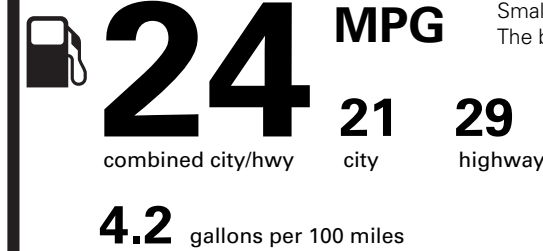

EPA DOT Fuel Economy and Environment

Gasoline Vehicle

Fuel Economy

Small SUVs range from 14 to 123 MPG. The best vehicle rates 140 MPGe.

You spend \$1,500

more in fuel costs over 5 years compared to the average new vehicle.