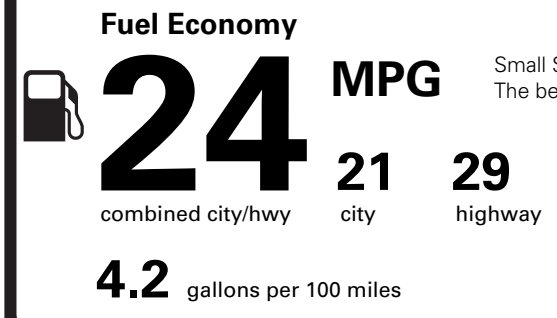

(MSRP)

750.00
NO CHARGE
NO CHARGE
NO CHARGE

OPTIONAL EQUIPMENT/OTHER

- 2026 MODEL YEAR
GRAY MATTER MET CC
50 STATE EMISSIONS
BLUECRUISE EQUIP:4YRS INCL
FRONT LICENSE PLATE BRACKET

PRICE INFORMATION

BASE PRICE	\$63,595.00
TOTAL OPTIONS/OTHER	750.00
<hr/>	
TOTAL VEHICLE & OPTIONS/OTHER	64,345.00
DESTINATION & DELIVERY	1,995.00

EPA DOT Fuel Economy and Environment

Gasoline Vehicle

Small SUVs range from 14 to 138 MPG. The best vehicle rates 146 MPGe.

You spend \$1,750 more in fuel costs over 5 years compared to the average new vehicle.

Annual fuel cost \$2,050

This vehicle emits 369 grams CO₂ per mile. The best emits 0 grams per mile (tailpipe only). Producing and distributing fuel also create emissions; learn more at fueleconomy.gov.

Actual results will vary for many reasons, including driving conditions and how you drive and maintain your vehicle. The average new vehicle gets 29 MPG and costs \$8,500 to fuel over 5 years. Cost estimates are based on 15,000 miles per year at \$3.30 per gallon. MPGe is miles per gasoline gallon equivalent. Vehicle emissions are a significant cause of climate change and smog.