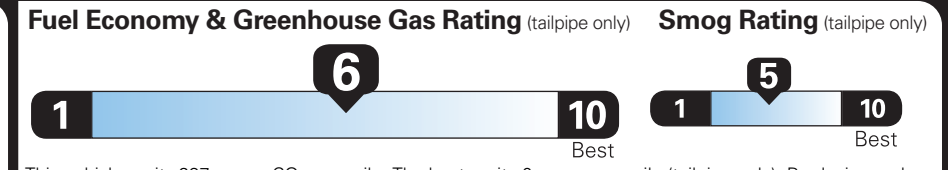

OPTIONAL EQUIPMENT/OTHER

- 2026 MODEL YEAR
- WHITE PLATINUM MET 3C 750.00
- 2.0L GTDI FHEV 3,000.00
- JET APPEARANCE PACKAGE 3,500.00
- .P255/45R22 A/S TIRES
- .22 SATIN DRK LSTR W/SATIN CHR
- 50 STATE EMISSIONS NO CHARGE
- BLUECRUISE EQUIP:4YRS INCL NO CHARGE
- SIRIUSXM W/360L (4YR PLAN) 400.00
- FRONT LICENSE PLATE BRACKET NO CHARGE

PRICE INFORMATION

BASE PRICE	\$63,595.00
TOTAL OPTIONS/OTHER	12,105.00
TOTAL VEHICLE & OPTIONS/OTHER DESTINATION & DELIVERY	75,700.00
	2,295.00

EPA DOT Fuel Economy and Environment

Gasoline Vehicle

Small SUVs range from 14 to 138 MPG. The best vehicle rates 146 MPGe.

You save \$250
in fuel costs over 5 years compared to the average new vehicle.

Annual fuel cost \$1,650

This vehicle emits 297 grams CO₂ per mile. The best emits 0 grams per mile (tailpipe only). Producing and distributing fuel also create emissions; learn more at fueleconomy.gov.