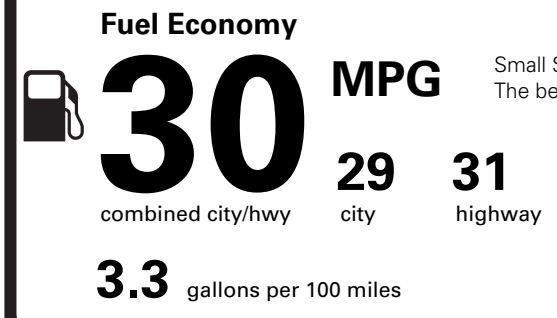

OPTIONAL EQUIPMENT/OTHER

- 2026 MODEL YEAR
- WHITE PLATINUM MET 3C 750.00
- 2.0L GTDI FHEV 3,000.00
- JET APPEARANCE PACKAGE 3,500.00
- .P255/45R22 A/S TIRES
- .22 SATIN DRK LSTR W/SATIN CHR
- 50 STATE EMISSIONS NO CHARGE
- BLUECRUISE EQUIP:4YRS INCL NO CHARGE
- SIRIUSXM W/360L (4YR PLAN) 400.00
- FRONT LICENSE PLATE BRACKET NO CHARGE

PRICE INFORMATION

BASE PRICE	\$63,595.00
TOTAL OPTIONS/OTHER	12,105.00
TOTAL VEHICLE & OPTIONS/OTHER DESTINATION & DELIVERY	75,700.00
	2,295.00

EPA DOT Fuel Economy and Environment

Gasoline Vehicle

Small SUVs range from 14 to 138 MPG. The best vehicle rates 146 MPGe.