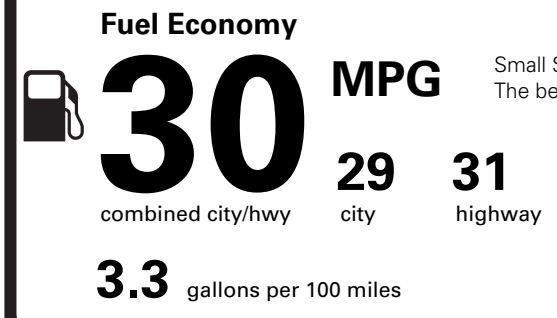

OPTIONAL EQUIPMENT/OTHER

- 2.0L GTDI FHEV 3,000.00
- JET APPEARANCE PACKAGE 3,500.00
- P255/45R22 A/S TIRES
- .22 SATIN DRK LSTR W/SATIN CHR
- 50 STATE EMISSIONS NO CHARGE
- BLUECRUISE EQUIP:4YRS INCL NO CHARGE
- SIRIUSXM W/360L (4YR PLAN) 400.00
- FRONT LICENSE PLATE BRACKET NO CHARGE

PRICE INFORMATION

BASE PRICE	\$63,595.00
TOTAL OPTIONS/OTHER	11,355.00
TOTAL VEHICLE & OPTIONS/OTHER DESTINATION & DELIVERY	74,950.00 2,295.00

EPA DOT Fuel Economy and Environment

Gasoline Vehicle

Small SUVs range from 14 to 138 MPG. The best vehicle rates 146 MPGe.