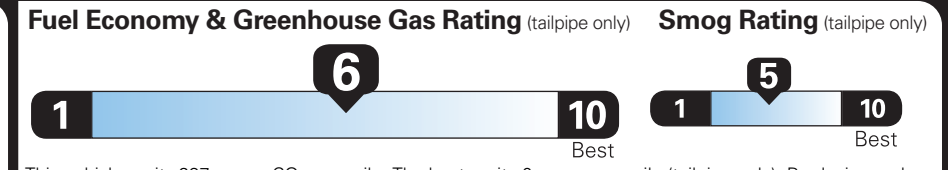

PRICE INFORMATION

BASE PRICE	\$63,595.00
TOTAL OPTIONS/OTHER	11,355.00
TOTAL VEHICLE & OPTIONS/OTHER DESTINATION & DELIVERY	74,950.00 2,295.00

EPA DOT Fuel Economy and Environment

Gasoline Vehicle

Small SUVs range from 14 to 138 MPG. The best vehicle rates 146 MPGe.

You save \$250
in fuel costs over 5 years compared to the average new vehicle.

Annual fuel cost \$1,650

This vehicle emits 297 grams CO₂ per mile. The best emits 0 grams per mile (tailpipe only). Producing and distributing fuel also create emissions; learn more at fueleconomy.gov.