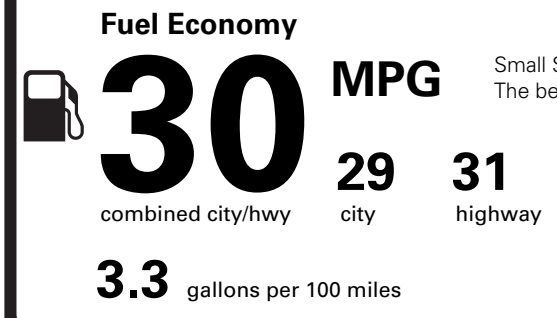

SAFETY/SECURITY

- ADVANCETRAC™ WITH RSC
- AIRBAGS-DUAL-STAGE FRONT
- AIRBAGS-SIDE IMPACT/SAFETY CANOPY SIDE AIR CURTAINS
- AUTO HIGH BEAMS
- PERIMETER ALARM
- PERSONAL SAFETY SYSTEM™
- PRE-COLLISION ASSIST W/AEB
- SOS POST-CRASH ALERT SYS™
- TIRE PRESSURE MONITOR SYS

WARRANTY

- 4YR/50K MILE WARRANTY
- 4YR/50K PICKUPDELIVERY SVC
- 6YR/70K MI POWERTRAIN WARR

INCLUDED ON THIS VEHICLE

(MSRP)

1. **EQUIPMENT GROUP 203A** 4,455.00
2. AUTO AIR REFRESH
   - DIGITAL SCENT
   - HANDS-FREE PWR LIFTGATE
   - PANO VISTA ROOF W/POWER SHADE
   - PERF POS PWR 24-WAY W/ACT MOT
   - REAR HTD SEATS W/SWITCH CNTRL
   - REVEL ULTIMA 3D 28-SPEAKERS
   - POWER CONVERTER-110V
   - CONN PKG: 4 YR INCL W/LNCN-AP

OPTIONAL EQUIPMENT/OTHER

- 2.0L GTDI FHEV 3,000.00
- JET APPEARANCE PACKAGE 3,500.00
- .P255/45R22 A/S TIRES
- .22 SATIN DRK LSTR W/SATIN CHR
- 50 STATE EMISSIONS NO CHARGE
- BLUECRUISE EQUIP:4YRS INCL NO CHARGE
- FRONT LICENSE PLATE BRACKET NO CHARGE

PRICE INFORMATION

BASE PRICE	$63,595.00
TOTAL OPTIONS/OTHER	10,955.00
TOTAL VEHICLE & OPTIONS/OTHER	74,550.00
DESTINATION & DELIVERY	1,995.00

EPA DOT Fuel Economy and Environment

Gasoline Vehicle

Small SUVs range from 14 to 138 MPG. The best vehicle rates 146 MPGe.

You save $250
in fuel costs over 5 years compared to the average new vehicle.

Annual fuel cost $1,650