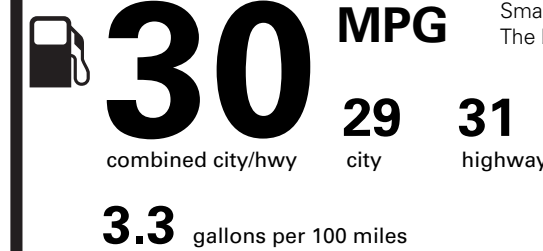

(MSRP)

PRICE INFORMATION

BASE PRICE	\$63,595.00
TOTAL OPTIONS/OTHER	6,500.00
TOTAL VEHICLE & OPTIONS/OTHER	70,095.00
DESTINATION & DELIVERY	1,995.00

(MSRP)

EPA DOT Fuel Economy and Environment

Gasoline Vehicle

Fuel Economy

Small SUVs range from 14 to 125 MPG. The best vehicle rates 146 MPGe.

You save \$250

in fuel costs over 5 years compared to the average new vehicle.

Annual fuel cost \$1,650

Fuel Economy & Greenhouse Gas Rating (tailpipe only) Smog Rating (tailpipe only)