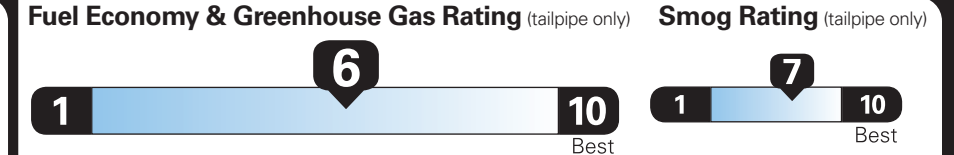

EPA DOT Fuel Economy and Environment

Gasoline Vehicle

Small SUVs range from 14 to 123 MPG. The best vehicle rates 140 MPGe.

You save \$750

in fuel costs over 5 years compared to the average new vehicle.

Annual fuel cost \$1,800