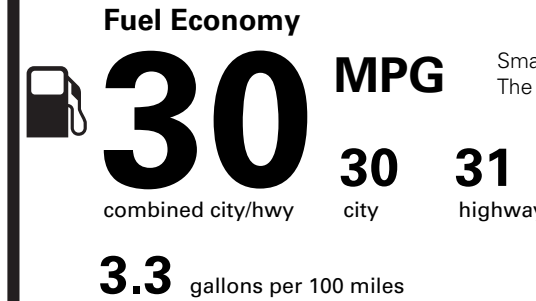

EPA DOT Fuel Economy and Environment

Gasoline Vehicle

Small SUVs range from 14 to 123 MPG. The best vehicle rates 140 MPGe.

You save \$750

in fuel costs over 5 years compared to the average new vehicle.

Annual fuel cost \$1,800