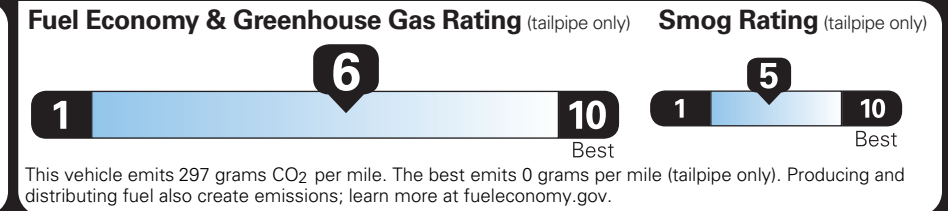

(MSRP)

4,455.00

OPTIONAL EQUIPMENT/OTHER

- 2026 MODEL YEAR
- WHISPER BLUE MET CC 750.00
- 2.0L GTDI FHEV 3,000.00
- JET APPEARANCE PACKAGE 3,500.00
- .P255/45R22 A/S TIRES
- .22 SATIN DRK LSTR W/SATIN CHR
- 50 STATE EMISSIONS NO CHARGE
- BLUECRUISE EQUIP:4YRS INCL NO CHARGE
- SIRIUSXM W/360L (4YR PLAN) 400.00
- FRONT LICENSE PLATE BRACKET NO CHARGE

PRICE INFORMATION

BASE PRICE	\$63,595.00
TOTAL OPTIONS/OTHER	12,105.00
TOTAL VEHICLE & OPTIONS/OTHER	75,700.00
DESTINATION & DELIVERY	2,295.00

EPA DOT Fuel Economy and Environment

Gasoline Vehicle

Small SUVs range from 14 to 138 MPG. The best vehicle rates 146 MPGe.

You save \$250
in fuel costs over 5 years compared to the average new vehicle.

Annual fuel cost \$1,650

This vehicle emits 297 grams CO₂ per mile. The best emits 0 grams per mile (tailpipe only). Producing and distributing fuel also create emissions; learn more at fueleconomy.gov.