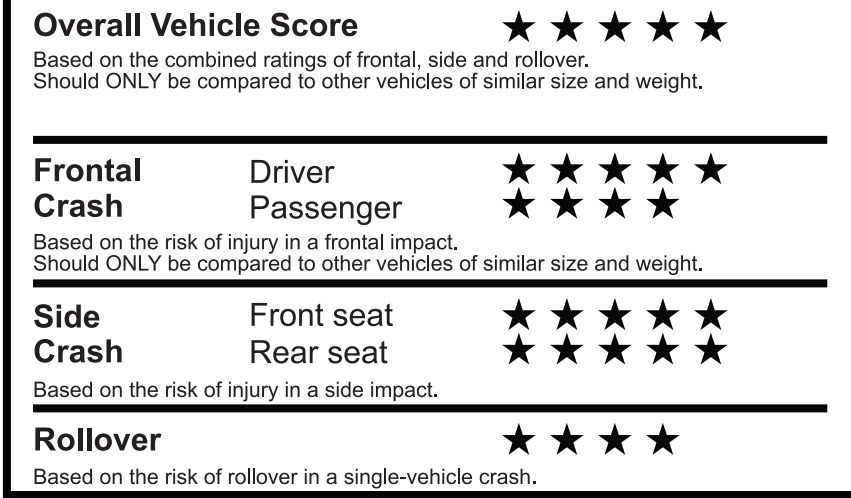

GOVERNMENT 5-STAR SAFETY RATINGS

Star ratings range from 1 to 5 stars (★★★★★), with 5 being the highest. Source: National Highway Traffic Safety Administration (NHTSA). www.safercar.gov or 1-888-327-4236

Download the Lincoln app

Connect your Lincoln with your phone*

Available Remote Features

- Remote Start, Lock and Unlock
- GPS Location
- Phone As A Key
- Vehicle Health Monitoring

More From the App

- Schedule Vehicle Service
- Set Preferred Dealer
- Access Lincoln Automotive Financial Services & Lincoln Access Rewards™
- Manage Over-The-Air Software Updates

THE LINCOLN APP, FORMERLY KNOWN AS LINCOLN WAY® APP, IS COMPATIBLE WITH SELECT SMARTPHONE PLATFORMS. IS AVAILABLE VIA A DOWNLOAD. MESSAGE AND DATA RATES MAY APPLY. TERMS AND CONDITIONS APPLY. VISIT LINCOLN.COM FOR OUR PRIVACY NOTICE.

*Disclaimer: Remote features may vary by model. An activated vehicle modem, and the Lincoln app are required for remote features. Evolving technology/cellular networks/vehicle capability may limit or prevent functionality. The modem is active and sending vehicle data (e.g., diagnostics) to Lincoln. See in-vehicle Settings for connectivity options. Terms and conditions apply. Visit Lincoln.com for our privacy notice.

Lincoln Protect®

Insist on Lincoln Protect! The only extended service plan fully backed by Lincoln and honored at every Lincoln dealership in the U.S., Canada and Mexico. See your Lincoln dealer or visit www.LincolnOwner.com

LINCOLN AUTOMOTIVE FINANCIAL SERVICES

Get approved online at www.lincolnaf.com

RAMP ONE	CA37	CONVOY	TOTAL MSRP $77,995.00
RAMP TWO	ITEM #: 63-2054 O/T 2		
This label is affixed pursuant to the Federal Automobile Information Disclosure Act. Gasoline, License, and Title Fees, State and Local taxes are not included. Dealer installed options or accessories are not included unless listed above.			TF293 N RD82X 630 001187 06 29 26

Scan The QR Code to get more details about this vehicle

WARNING: Operating, servicing and maintaining a passenger vehicle, pickup truck, van, or off-road vehicle can expose you to chemicals including engine exhaust, carbon monoxide, phthalates, and lead, which are known to the State of California to cause cancer and birth defects or other reproductive harm. To minimize exposure, avoid breathing exhaust, do not idle the engine except as necessary, service your vehicle in a well-ventilated area and wear gloves or wash your hands frequently when servicing your vehicle. For more information go to www.P65Warnings.ca.gov/passenger-vehicle.