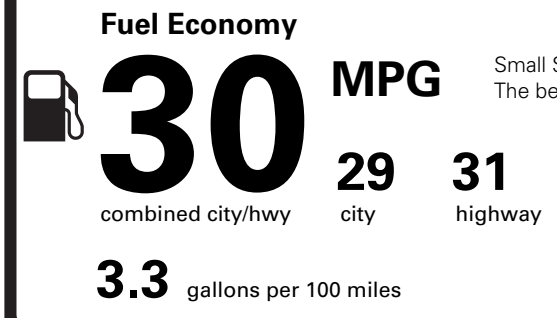

(MSRP)

4,455.00

OPTIONAL EQUIPMENT/OTHER

- 2026 MODEL YEAR
- WHISPER BLUE MET CC 750.00
- 2.0L GTDI FHEV 3,000.00
- JET APPEARANCE PACKAGE 3,500.00
- .P255/45R22 A/S TIRES
- .22 SATIN DRK LSTR W/SATIN CHR
- 50 STATE EMISSIONS NO CHARGE
- BLUECRUISE EQUIP:4YRS INCL NO CHARGE
- SIRIUSXM W/360L (4YR PLAN) 400.00
- FRONT LICENSE PLATE BRACKET NO CHARGE

PRICE INFORMATION

BASE PRICE	\$63,595.00
TOTAL OPTIONS/OTHER	12,105.00
TOTAL VEHICLE & OPTIONS/OTHER	75,700.00
DESTINATION & DELIVERY	2,295.00

EPA DOT Fuel Economy and Environment

Gasoline Vehicle

Small SUVs range from 14 to 138 MPG. The best vehicle rates 146 MPGe.