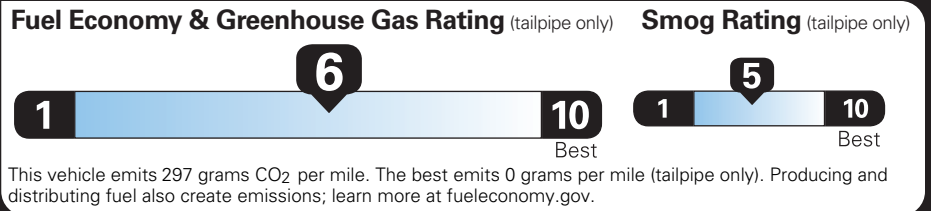

EPA DOT Fuel Economy and Environment

Gasoline Vehicle

Small SUVs range from 14 to 138 MPG. The best vehicle rates 146 MPGe.

You save \$250 in fuel costs over 5 years compared to the average new vehicle.

Annual fuel cost \$1,650