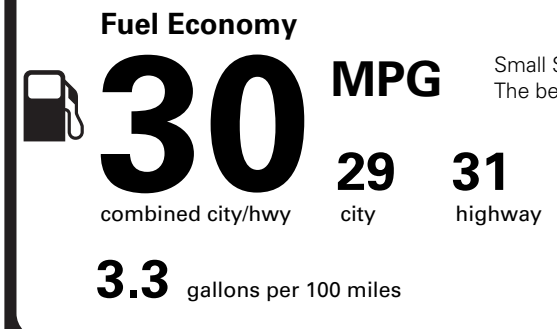

EPA DOT Fuel Economy and Environment

Gasoline Vehicle

Small SUVs range from 14 to 138 MPG. The best vehicle rates 146 MPGe.

You save \$250 in fuel costs over 5 years compared to the average new vehicle.

Annual fuel cost \$1,650

Actual results will vary for many reasons, including driving conditions and how you drive and maintain your vehicle. The average new vehicle gets 29 MPG and costs \$8,500 to fuel over 5 years. Cost estimates are based on 15,000 miles per year at \$3.30 per gallon. MPGe is miles per gasoline gallon equivalent. Vehicle emissions are a significant cause of climate change and smog.