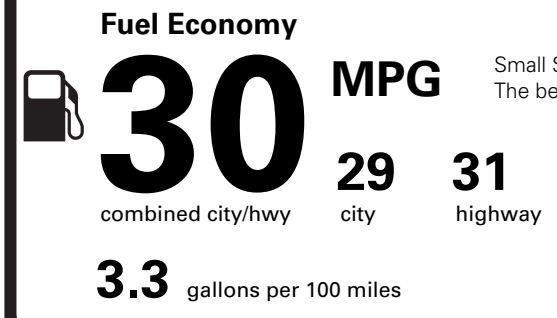

OPTIONAL EQUIPMENT/OTHER

- 2.0L GTDI FHEV 3,000.00
- JET APPEARANCE PACKAGE 3,500.00
- P255/45R22 A/S TIRES
- .22 SATIN DRK LSTR W/SATIN CHR
- 50 STATE EMISSIONS NO CHARGE
- BLUECRUISE EQUIP:4YRS INCL NO CHARGE
- SIRIUSXM W/360L (4YR PLAN) 400.00
- FRONT LICENSE PLATE BRACKET NO CHARGE

PRICE INFORMATION

BASE PRICE	\$63,595.00
TOTAL OPTIONS/OTHER	11,355.00
TOTAL VEHICLE & OPTIONS/OTHER	74,950.00
DESTINATION & DELIVERY	2,295.00

EPA DOT Fuel Economy and Environment

Gasoline Vehicle

Small SUVs range from 14 to 138 MPG. The best vehicle rates 146 MPGe.